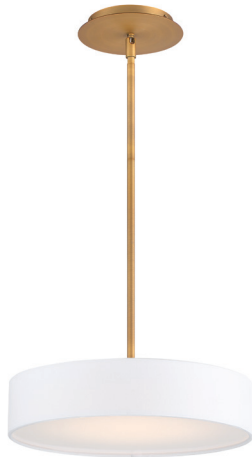

MANHATTAN - LED Pendant

PD-13714, PD-13720, PD-13726

dweLED
by WAC Lighting

Fixture Type:

Catalog Number:

Project: _____

Location: _____

PRODUCT DESCRIPTION

Urban chic sophistication. Luminous fabric shade pendant.

FEATURES

- Three 12" and one 6" downrods included (additional downrods available)
- Integral for sloped ceiling
- No transformer or driver needed
- Color Temperature: 2700K
- CRI: 90
- Rated Life: 50,000 hours

SPECIFICATIONS

Construction: Urban elegance & LED illumination softened with a fabric shade

Input: 120V

Dimming: 100% - 10% ELV

Light Source: High output LED

Finish: Brushed Nickel (BN), Aged Brass (AB)

Standards: ETL/cETL, JA8 2016 Title 24 Compliant, Dry Location listed

ORDER NUMBER

Model	Size	Watt	LED Lumens	Delivered Lumens	Finish
PD-13714	14"	28W	2400	1794	BN <i>Brushed Nickel</i> AB <i>Aged Brass</i>
PD-13720	20"	32W	2800	2222	
PD-13726	26"	48W	4200	3310	

Example: **PD-13720-AB**