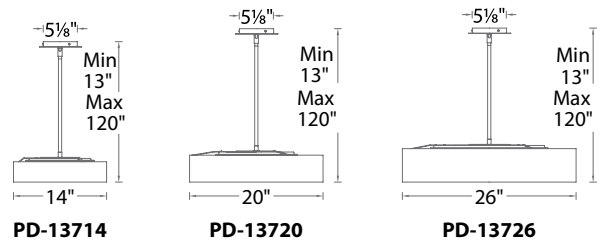

SPECIFICATIONS

Construction: Urban elegance & LED illumination softened with a fabric shade

Input: 120V

Dimming: 100% - 10% ELV

Light Source: High output LED

Finish: Brushed Nickel (BN), Aged Brass (AB)

Standards: ETL/cETL, JA8 2016 Title 24 Compliant, Dry Location listed

ORDER NUMBER

Model	Size	Watt	LED Lumens	Delivered Lumens	Finish
PD-13714	14"	28W	2400	1794	BN <i>Brushed Nickel</i> AB <i>Aged Brass</i>
PD-13720	20"	32W	2800	2222	
PD-13726	26"	48W	4200	3310	

Example: **PD-13720-AB**