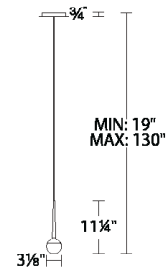

SPECIFICATIONS

Construction: Aluminum with acrylic diffuser.

Input: 120V - 277V

Dimming: 100% - 10% ELV

Light Source: High output LED

Finish: Black (BK), Chrome (CH)

Standards: ETL/cETL, Damp location listed

PD-12911

ORDER NUMBER

| Model | Size | Watt | LED Lumens | Delivered Lumens | Finish |
|----------|------|------|------------|------------------|------------------|
| PD-12911 | 11" | 5.7W | 390 | 340 | BK <i>Black</i> |
| | | | | | CH <i>Chrome</i> |