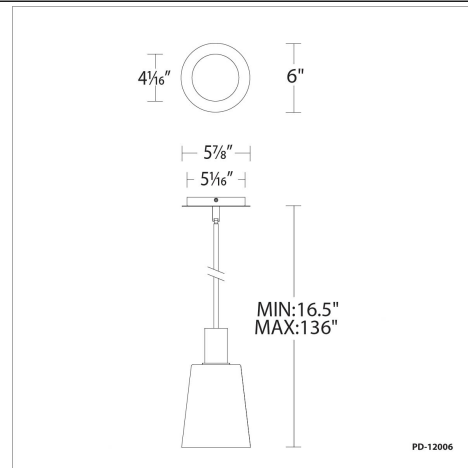

Brushed Nickel

LINE DRAWING