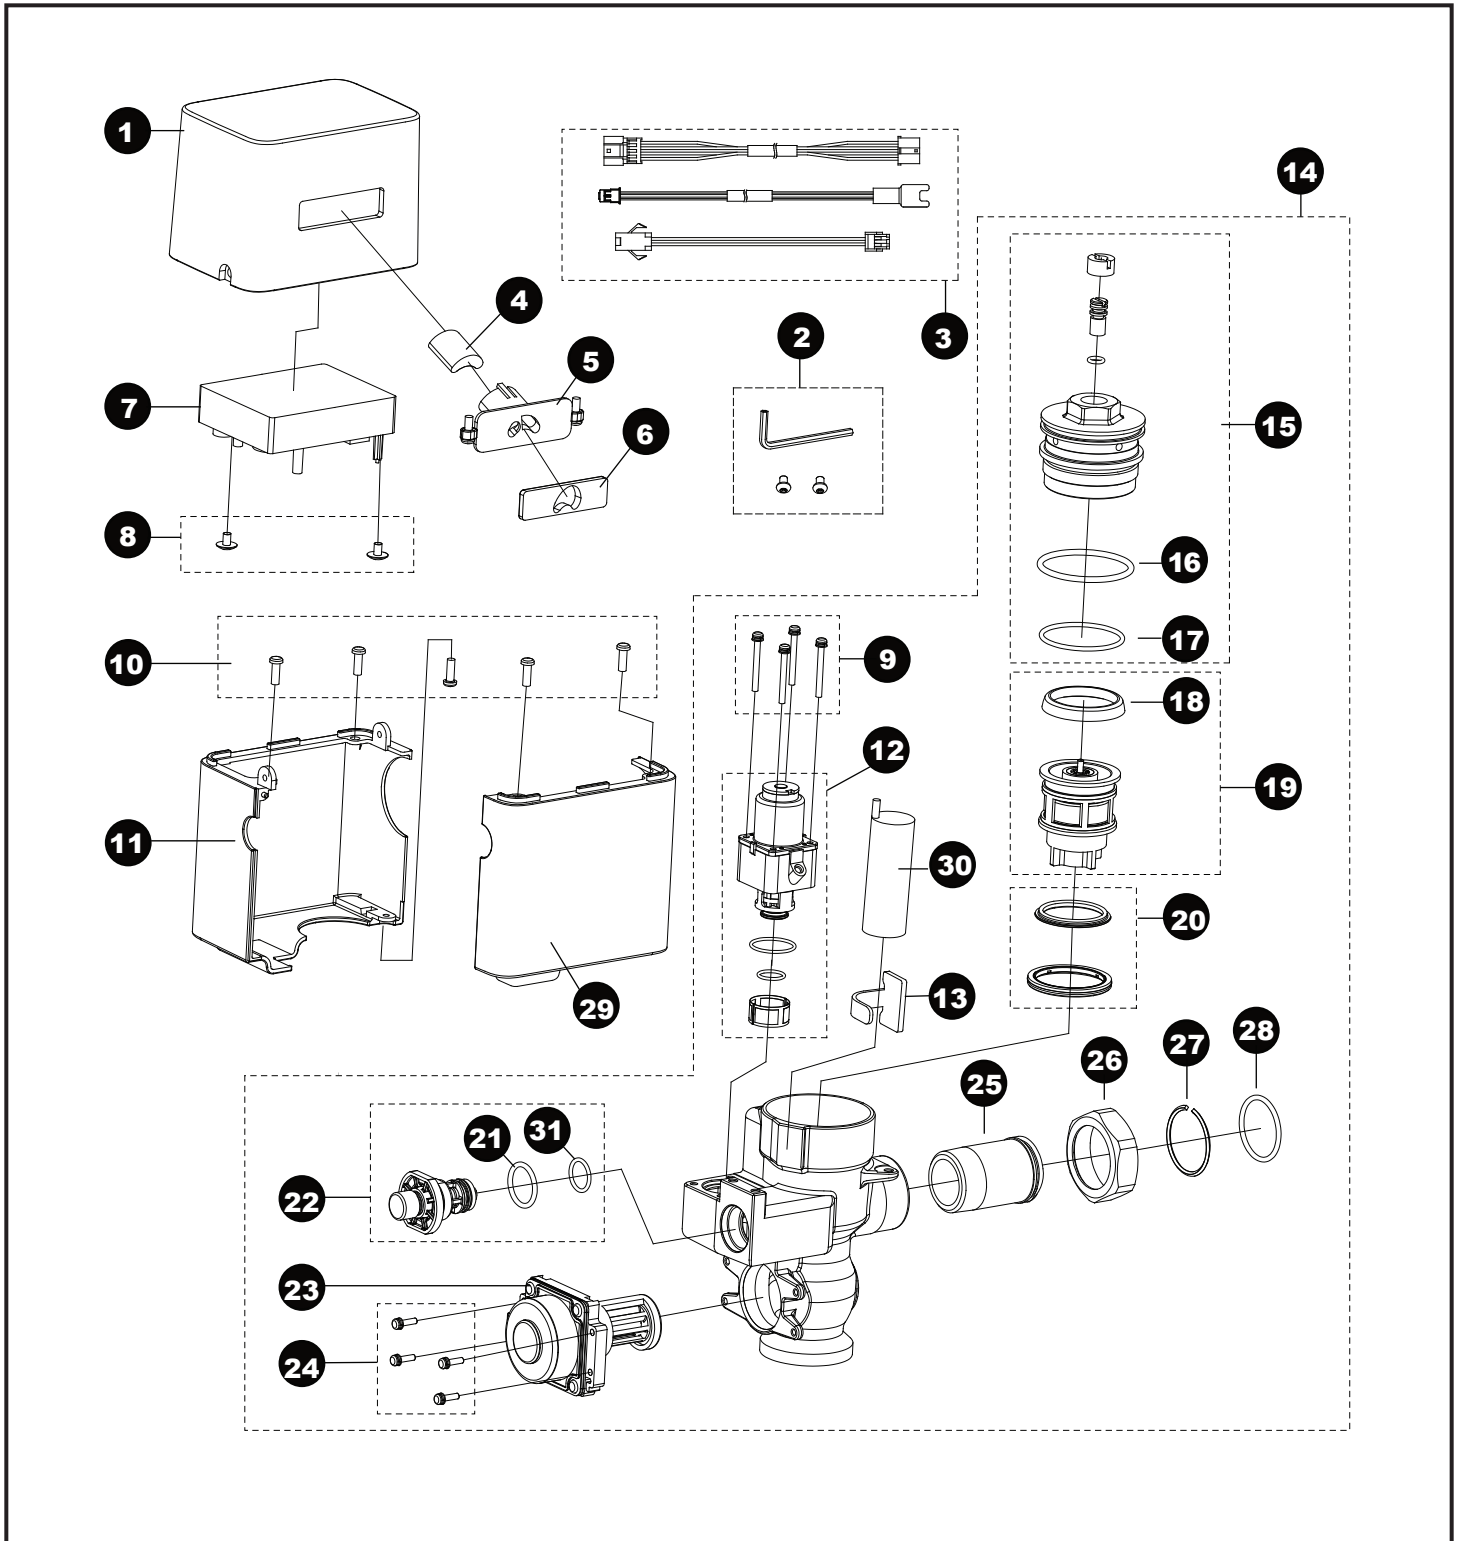

TEU1LA(X)#CP  
 TEU1LA(X)12#CP  
 TEU1LA(X)22#CP

**EcoPower® Flush Valve,  
 Urinal, Exposed, 0.5 Gpf**

TEU1LA(X)#CP  
 TEU1LA(X)12#CP  
 TEU1LA(X)22#CP

## **EcoPower® Flush Valve, Urinal, Exposed, 0.5 Gpf**

<b>Item</b>	<b>Part</b>	<b>Description</b>
1	THP3201#CP	Cover, top
2	THP3232	Screw w/wrench set, exposed
3	THP3209	Extension harness (3 type/bag)
4	THP3187	Sensor unit
5	THP3205	Bracket, sensor w/screw (15d)
6	THP3207	Glass, sensor window, exposed
7	THP3198	Controller unit, A
8	THP3208	Screw, controller mount (2/bag)
9	THP3192	Screw (4/bag)
10	THP3204	Screw, cover, valve (5/bag)
11	THP3203#CP	Cover, lower, B
12	THP3190R	Solenoid unit & diaphragm assy
13	TH559EDV517	Clamp set (10/bag)
14	THP3224	Valve assy, exposed, urinal
	THP3224X	Valve assy, exposed, urinal for Reclaimed Water
15	THP3188	Valve cap assembly
	THP3188X	Valve cap assembly for Reclaimed Water
16	THP3189	O-ring, valve cap top (10/bag)
17	TH305SV112	O-ring, valve cap botm(10/bag)
18	TH305SV103	U-packing, piston (10/bag)
19	TH323V104R	Piston assembly
20	TH321	Seat set, piston bottom
21	THP3013	O-ring, screen nut (10/bag)
22	TH559EDV506	Push button assembly
23	THP3234	EcoPower generator unit, urinal
24	TH559EDV505	Screw, EcoPower generator
25	TH305SV114	Tailpiece
26	TH305SV113	Nut, tailpiece/angle stop
27	TH305SV105	Locking ring set, tailpiece (10/bag)
28	TH305SV106	O-ring, tailpiece (10/bag)
29	THP3202#CP	Cover, lower, A
30	THP3053	Back-up battery
31	THP3242	O-ring (1/bag)

### Vacuum Breaker Sets

VB9CP-12	Top Spud, 3/4" Outlet, Exposed
VB9CP-22	Top Spud, 1-1/4" Outlet, Exposed
VB0912X#CP	Top Spud, 3/4" Outlet, Exposed for Reclaimed Water
VB0922X#CP	Top Spud, 1-1/4" Outlet, Exposed for Reclaimed Water

Note: For additional information, refer to the individual vacuum breaker parts sheets.