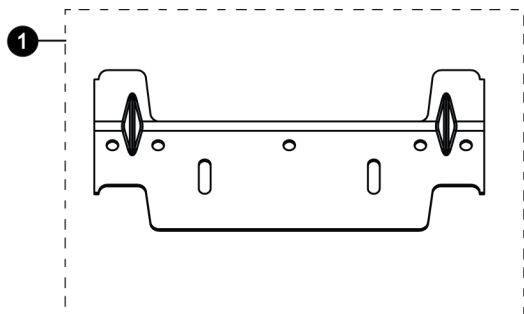

Commercial Wall Hung Lavatory

Items	Parts	Description
1	8BU002	WALL BRACKET

Note:

Requires the use of a wall carrier, such as Jay R. Smith 0700 (Concealed Arms) with 19" arms 0800 (Wall Support Plate)

Product Number Explanations

Wall Hung Lavatory

(LT) Lavatory
(307) Model
(.4) 4" Centers
(.8) 8" Centers

Colors

(#01) Cotton

Actual Product may vary slightly from illustration.