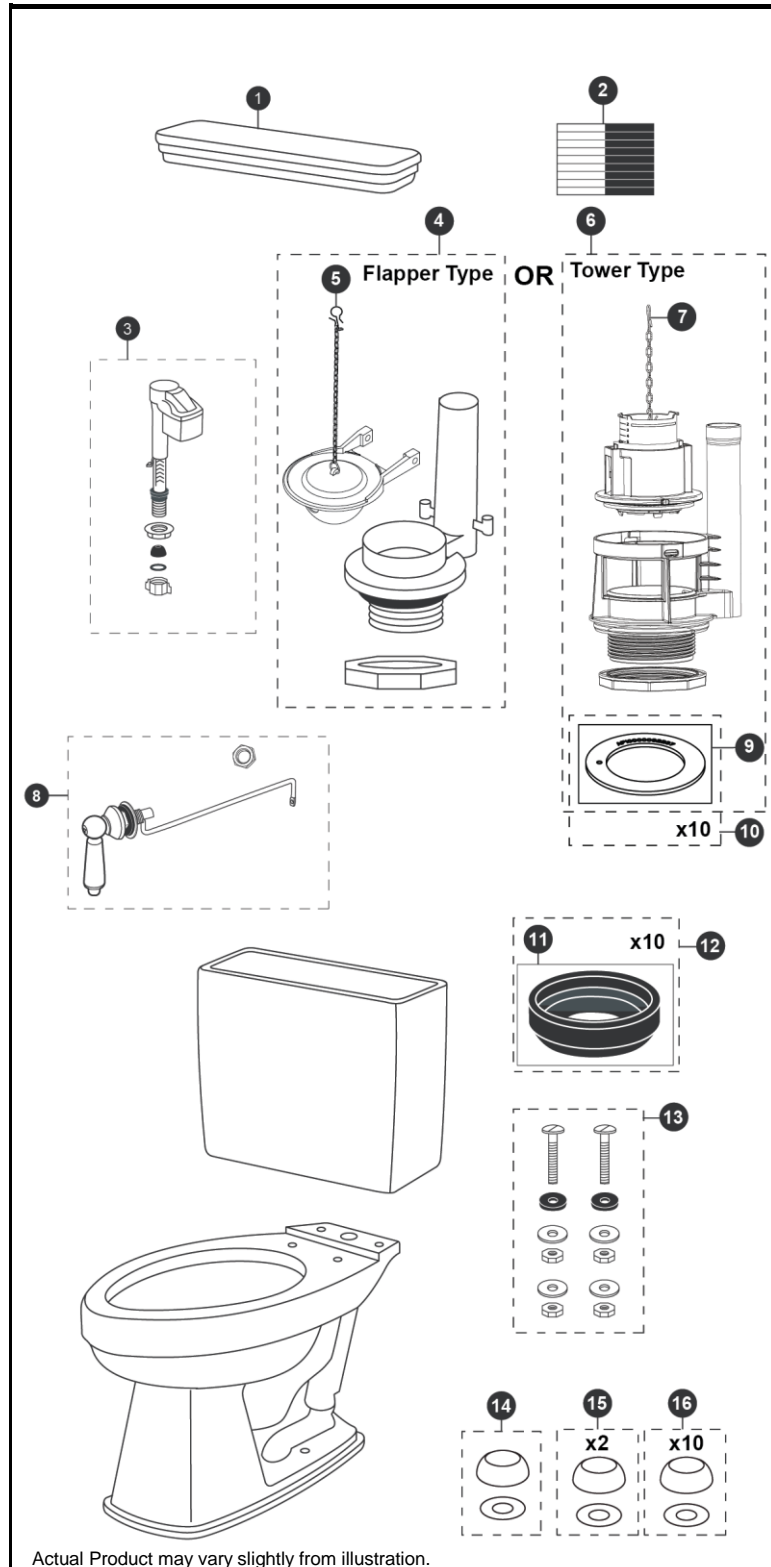

Drake®
1.6 Gpf Toilet, Round,
G-Max®, 12" Rough-In

Item	Part	Description
1	TCU743CR#01	Tank Lid w/ Velcro - Cotton
	TCU743CR#03	Tank Lid w/ Velcro - Bone
	TCU743CR#11	Tank Lid w/ Velcro - Colonial White
	TCU743CR#12	Tank Lid w/ Velcro - Sedona Beige
	TCU743CR#51	Tank Lid w/ Velcro - Ebony
2	THU107	Velcro Tape
3	TSU53A	Fill Valve
4	THU129P-A	Flush Valve
5	THU500S	Flapper w/ Chain
6	THU443.10B-A	Drain Valve for Tower Type
7	THU440-A	Flush Tower
8	THU068#01	Trip Lever - Cotton
	THU068#03	Trip Lever - Bone
	THU068#11	Trip Lever - Colonial White
	THU068#12	Trip Lever - Sedona Beige
	THU068#51	Trip Lever - Ebony
	THU068#CP	Trip Lever - Chrome Plated
	THU068#BN	Trip Lever - Brushed Nickel
	THU068#PN	Trip Lever - Polished Nickel
9	THU407	Seal Gasket (1 piece)
10	THU370	Seal Gasket (10 pieces)
11	9BU024E	3" Tank to Bowl Gasket
12	THU131	Tank to Bowl Gaskets (10 pieces)
13	TSU01D	Tank Mounting Kit
14	THU044#01	Bolt Cap Set - Cotton (1 set)
	THU044#03	Bolt Cap Set - Bone (1 set)
	THU044#11	Bolt Cap Set - Colonial White (1 set)
	THU044#12	Bolt Cap Set - Sedona Beige
	THU044#51	Bolt Cap Set - Ebony
15	THU044S#01	Bolt Cap Sets - Cotton (2 pieces)
	THU044S#03	Bolt Cap Sets - Bone (2 pieces)
	THU044S#11	Bolt Cap Sets - Colonial White (2 pieces)
	THU044S#12	Bolt Cap Sets - Sedona Beige (2 pieces)
	THU044S#51	Bolt Cap Sets - Ebony (2 pieces)
16	THU098#01	Bolt Cap Sets - Cotton (20 pieces)
	THU098#03	Bolt Cap Sets - Bone (20 pieces)
	THU098#11	Bolt Cap Sets - Colonial White (20 pieces)
	THU098#12	Bolt Cap Sets - Sedona Beige (20 pieces)
	THU098#51	Bolt Cap Sets - Ebony (20 pieces)

Note:

Product Number Explanations

Two-Piece Toilet

(CST) Gravity Type Toilet
(743) Model
(S) G-Max®

Tank

(ST) Tank
(743) Model
(S) G-Max®

Bowl

(C) Bowl
(743) Model
(S) G-Max®