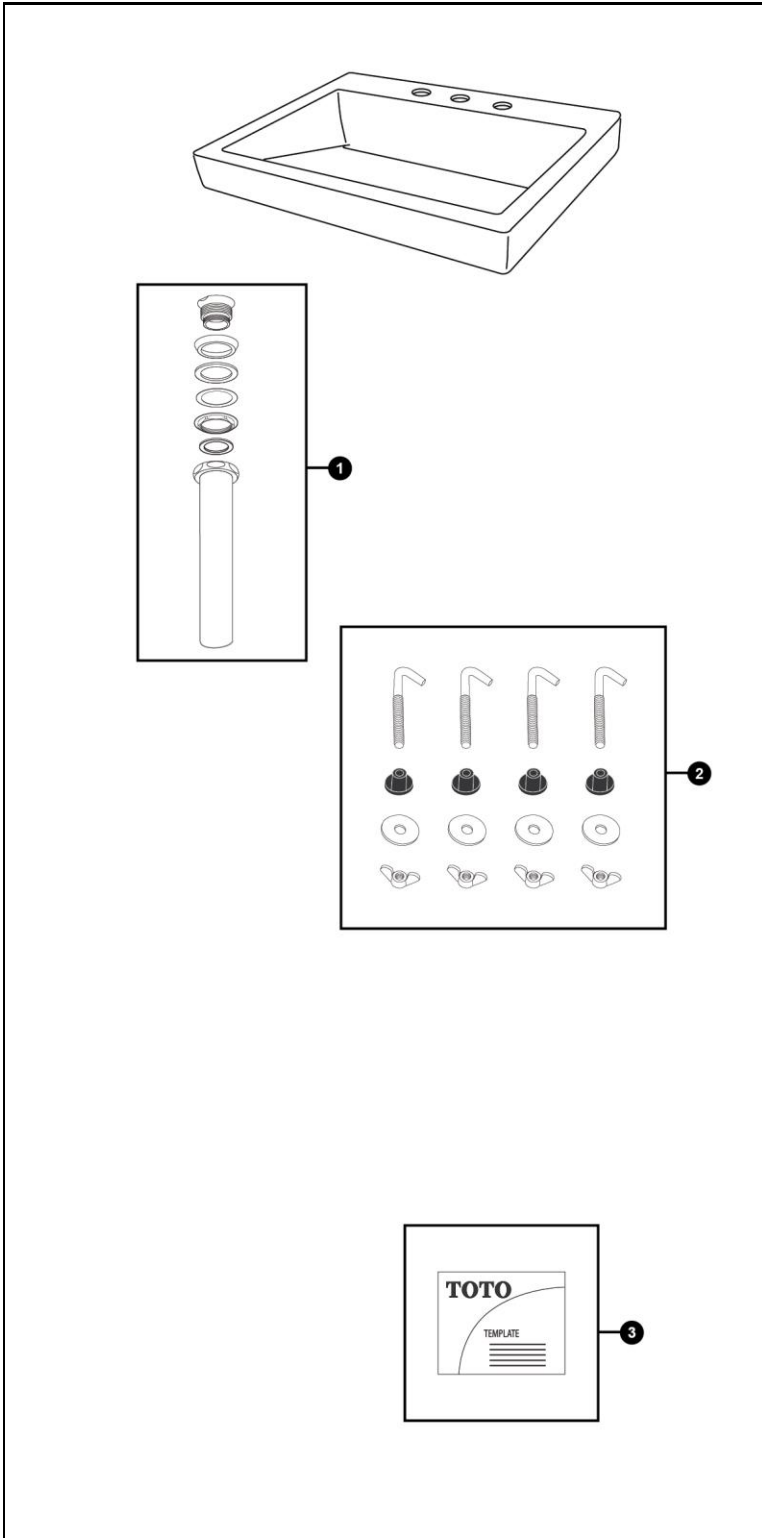

Renesse® Kiwami® Design Vessel Lavatory (including CeFiONtect™)

Item	Part	Description
------	------	-------------

- | | | |
|---|------------|-----------------------|
| 1 | THU4511#CP | Drain Assembly |
| 2 | THU236 | Mounting Set - Vessel |
| 3 | 0GU144 | Template - LT171(G) |

Note:

Product Number Explanations

Vessel Lavatory

(LT) Lavatory Only
(171) Model
(.8) 8" Center
(G) CeFiONtect™

Actual Product may vary slightly from illustration.