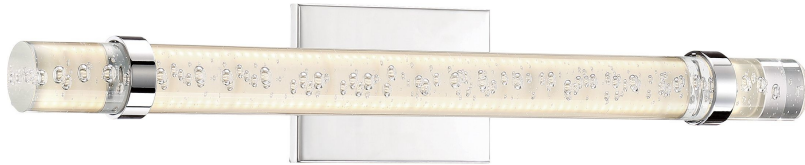

## PCBC8526C

Bracer Vanity Light  
Polished Chrome

## DIMENSIONS

Dimensions: 26" W x 4.75" H x 3.75" D

Backplate Dimensions: 4.75"H x 6.75"W

HCWO: 2.5"

Weight: 6.50 lbs

Dimensional Weight: 13.00 lbs.

## DETAILS

Material: Steel-Glass

Glass/Shade Description: Clear Seedy Acrylic