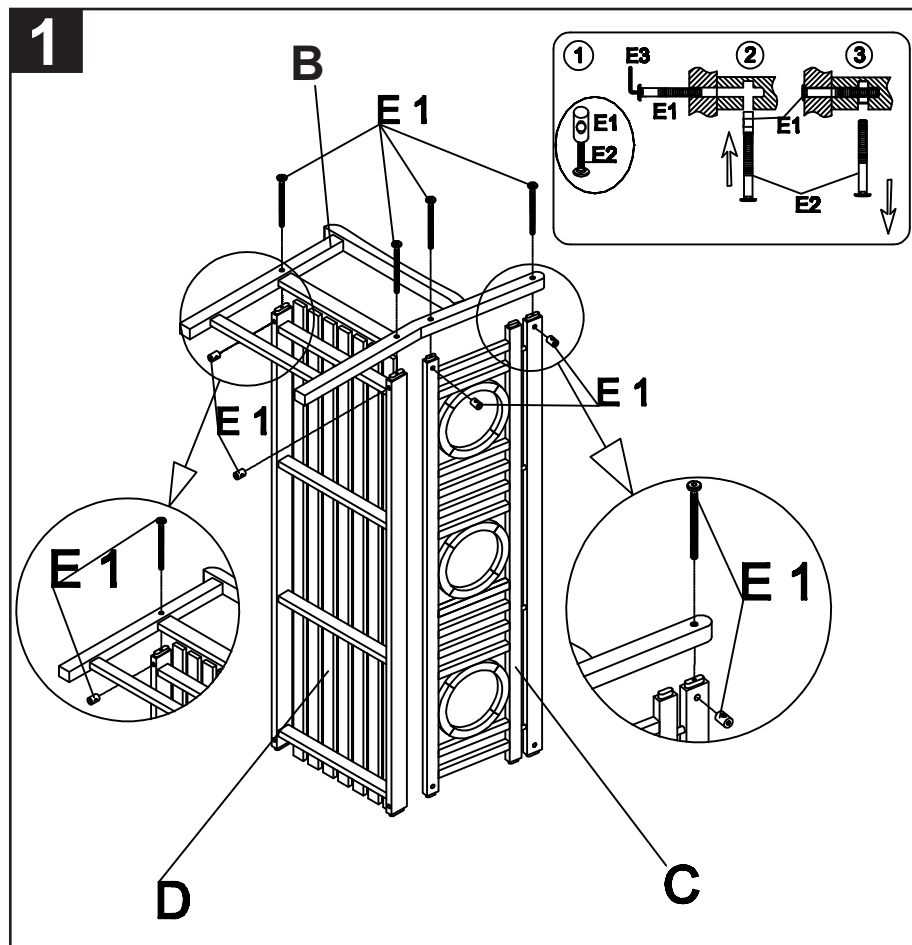

## Part List and Hardware List

PIECE	DESCRIPTION	PICTURE	QUANTITY
<b>A</b>	Right side		<b>1 X</b>
<b>B</b>	Left side		<b>1 X</b>
<b>C</b>	Back		<b>1 X</b>
<b>D</b>	Seat		<b>1 X</b>
<b>E1</b>	Allen bolt	 M6x70	<b>8 X</b>
<b>E2</b>	Bolt extra	 M6x50	<b>1 X</b>
<b>E3</b>	Allen key		<b>1 X</b>

## OUTDOOR LIVING

MODEL # PAT6736

Product Dimension: 23.43"Wx60.63"Dx34.65"H

Weight capacity : 600 lbs.

Warning : Do not stand on the bench

Warning : Do not torque bolts / screws

Before beginning the assembly of the product, make sure all parts are present. Compare the parts with package contents list and hardware contents list. If any parts are missing or damaged, do not attempt to assemble the product. Tool required for assembly (included): Allen key.

Step 1: attach the left side (B) to the back (C) and the seat (D) as shown on the picture by using the Allen bolt (E1). Tighten all with the Allen key (E3).

Step 2: attach the right side (A) to the bench as shown on the picture. Repeat the right side (A) in the same way as