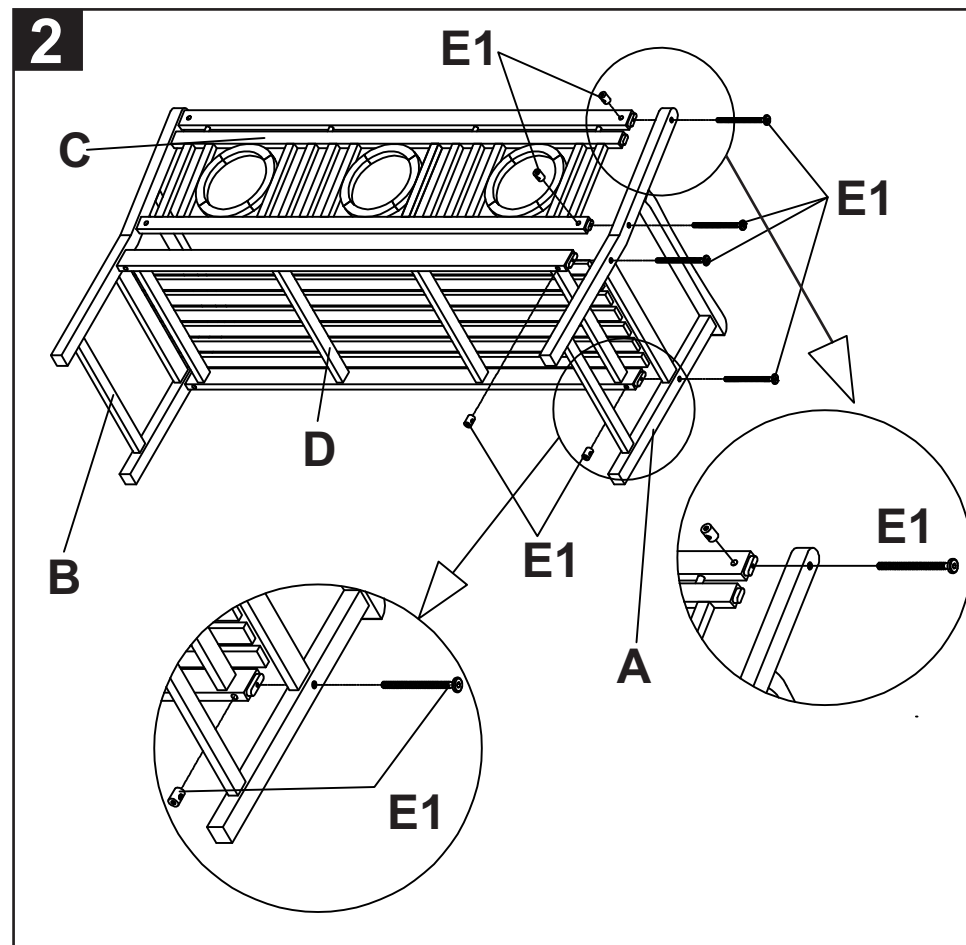

## Part List and Hardware List

PIECE	DESCRIPTION	PICTURE	QUANTITY
<b>A</b>	Right side		<b>1 X</b>
<b>B</b>	Left side		<b>1 X</b>
<b>C</b>	Back		<b>1 X</b>
<b>D</b>	Seat		<b>1 X</b>
<b>E1</b>	Allen bolt	 M6x70	<b>8 X</b>
<b>E2</b>	Bolt extra	 M6x50	<b>1 X</b>
<b>E3</b>	Allen key		<b>1 X</b>

## OUTDOOR LIVING

MODEL # PAT6736

Product Dimension: 23.43"Wx60.63"Dx34.65"H

Weight capacity : 600 lbs.

Warning : Do not stand on the bench

Warning : Do not torque bolts / screws

Before beginning the assembly of the product, make sure all parts are present. Compare the parts with package contents list and hardware contents list. If any parts are missing or damaged, do not attempt to assemble the product. Tool required for assembly (included): Allen key.

Step 1: attach the left side (B) to the back (C) and the seat (D) as shown on the picture by using the Allen bolt (E1). Tighten all with the Allen key (E3).

Step 2: attach the right side (A) to the bench as shown on the picture. Repeat the right side (A) in the same way as