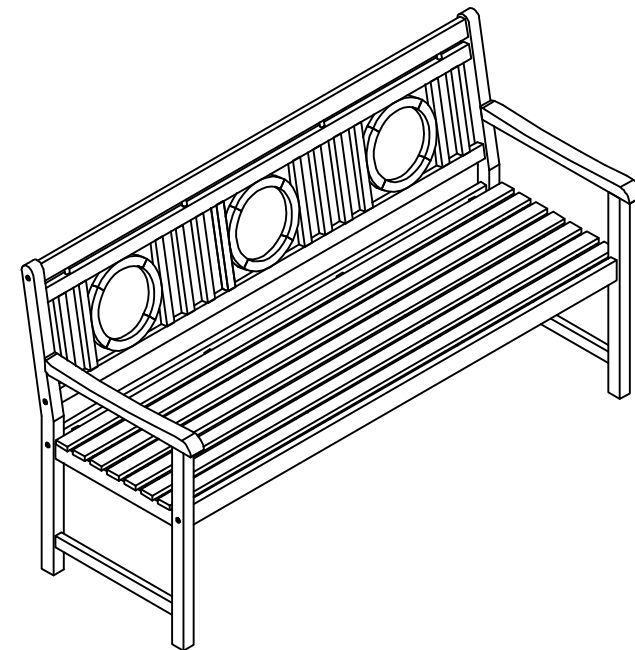

## Part List and Hardware List

PIECE	DESCRIPTION	PICTURE	QUANTITY
<b>A</b>	Right side		<b>1 X</b>
<b>B</b>	Left side		<b>1 X</b>
<b>C</b>	Back		<b>1 X</b>
<b>D</b>	Seat		<b>1 X</b>
<b>E1</b>	Allen bolt	 M6x70	<b>8 X</b>
<b>E2</b>	Bolt extra	 M6x50	<b>1 X</b>
<b>E3</b>	Allen key		<b>1 X</b>

## OUTDOOR LIVING

MODEL # PAT6736

Product Dimension: 23.43"Wx60.63"Dx34.65"H

Weight capacity : 600 lbs.

Warning : Do not stand on the bench

Warning : Do not torque bolts / screws

Before beginning the assembly of the product, make sure all parts are present. Compare the parts with package contents list and hardware contents list. If any parts are missing or damaged, do not attempt to assemble the product. Tool required for assembly (included): Allen key.

Step 1: attach the left side (B) to the back (C) and the seat (D) as shown on the picture by using the Allen bolt (E1). Tighten all with the Allen key (E3).

Step 2: attach the right side (A) to the bench as shown on the picture. Repeat the right side (A) in the same way as