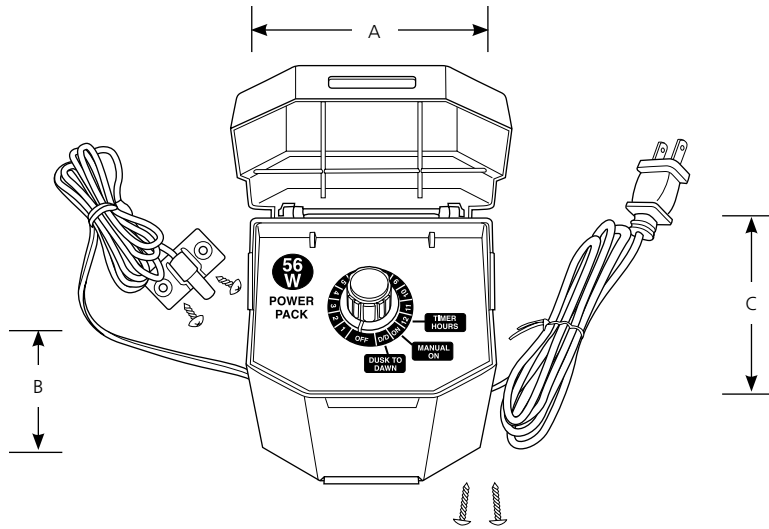

Type _____
 -31
 P8270

Catalog No.	Finish Black	Timer	Photocell	Dimensions (Inches)		
				A	B	C
P8270	-31	Yes	Yes	4-1/8	5-5/8	3-1/2

Specifications:

Electrical

- Electronic transformer (total fixture wattage not to exceed 45 watts)
- Non-metallic housing prevents rust and corrosion
- Includes built in photocell
 - on at dusk, off at dawn
 - Timer control
 - Manual override
- Outdoor installation
- Cord/plug set (attach to an unswitched GFCI outlet)
- Easy 12V cable attachment