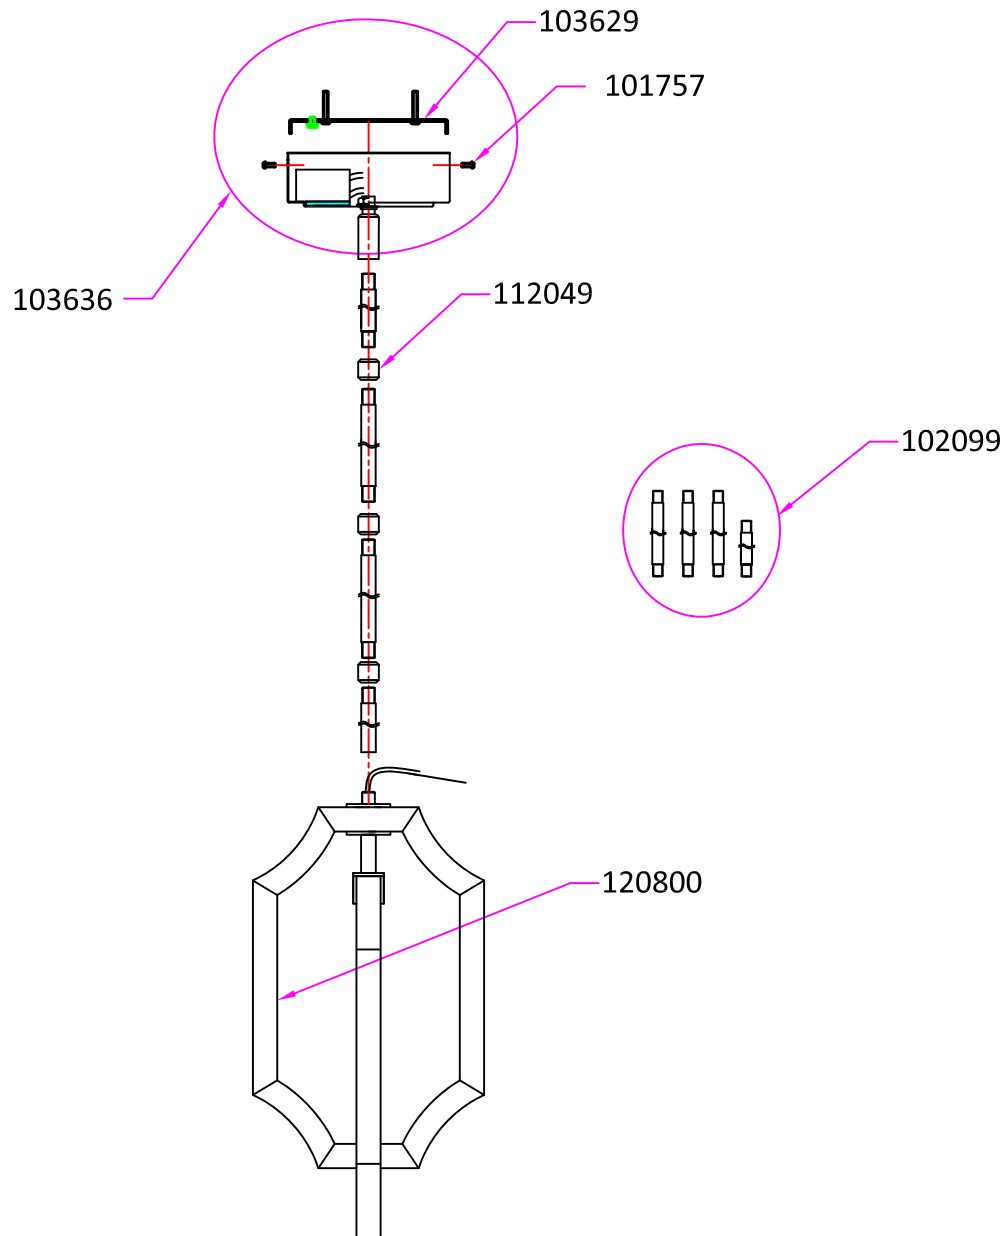

# Replacement Parts

## P1325PN

Qty.	Part #	Description
	101757	Philips Pan Headed Screw #8-32×10 PN
	102099	12"(3)+ 6"(1) 11.3mm Stem Pipe PN
	103629	U Channel Mounting Bar with Machine Screw
	103636	Canopy Kit PN
	112049	Decorative Connector PN
	120800	PC Diffuser Cover (4PCS)