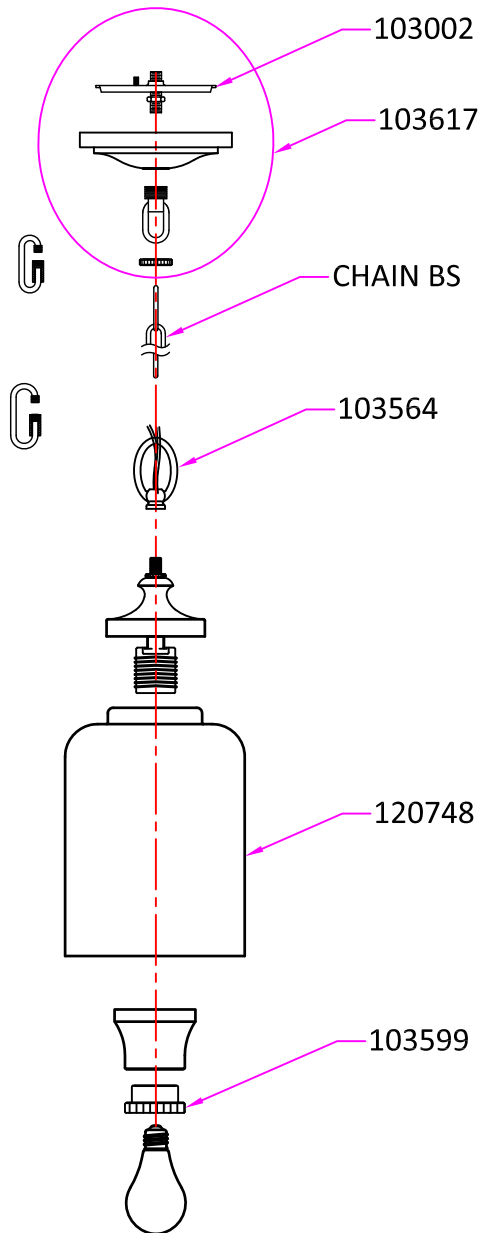

# Replacement Parts

## P1320BS

Qty.	Part #	Description
	103002	U-Channel Strap 1/8 IP
	103617	Canopy Kit BS P1309/P1319/P1320/P1310
	103599	Counter Ring Plating Nickel
	103564	AL. Fixture Loop BS
	120748	Glass P1320BS/P1320PN
	CHAIN BS	Chand Chain (Regular - 3FT LGT)