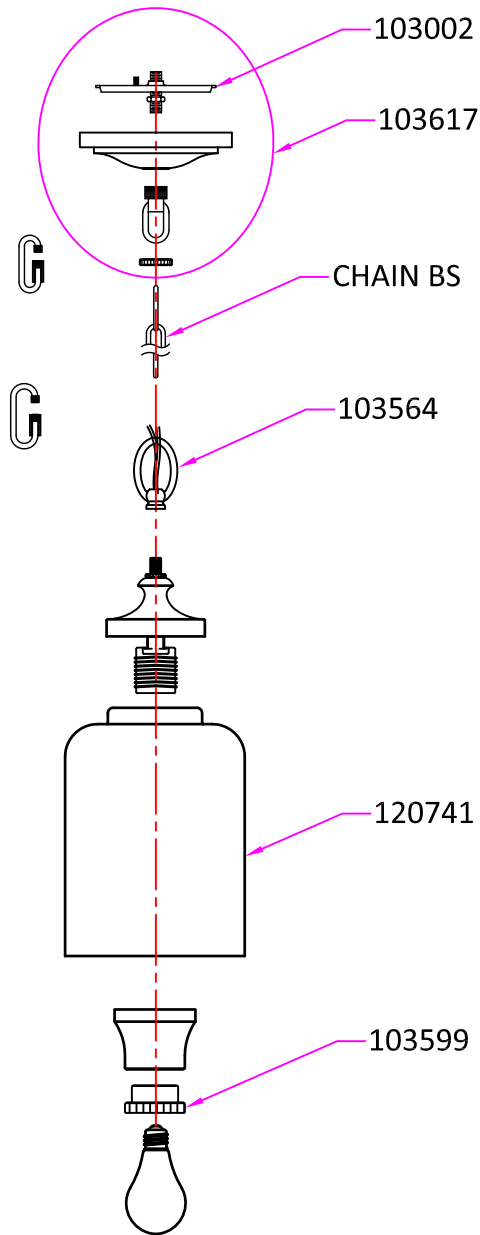

Replacement Parts

P1310BS

Qty.	Part #	Description
	103002	U-Channel Strap 1/8 IP
	103617	Canopy Kit BS P1309/P1319/P1320/P1310
	103599	Counter Ring Plating Nickel
	103564	AL. Fixture Loop BS
	120741	Glass P1310
	CHAIN BS	Chand Chain (Regular - 3FT LGT)