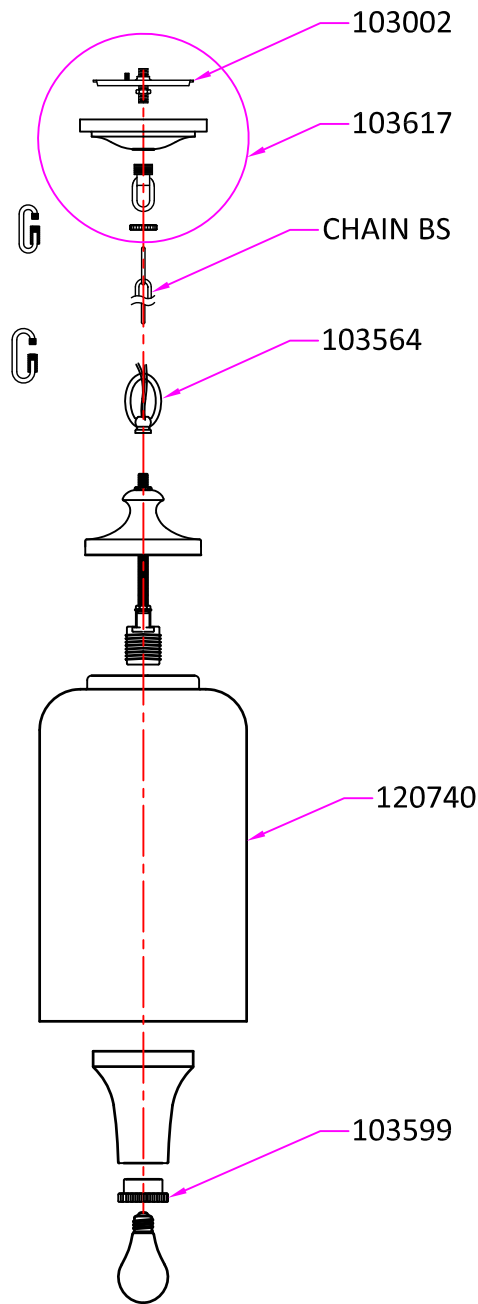

Replacement Parts

P1309BS

Qty.	Part #	Description
	103002	U-Channel Strap 1/8 IP
	103617	Canopy Kit BS P1309/P1319/P1320/P1310
	103599	Counter Ring Plating Nickel
	103564	AL. Fixture Loop BS
	120740	Glass P1309
	CHAIN BS	Chand Chain (Regular - 3FT LGT)