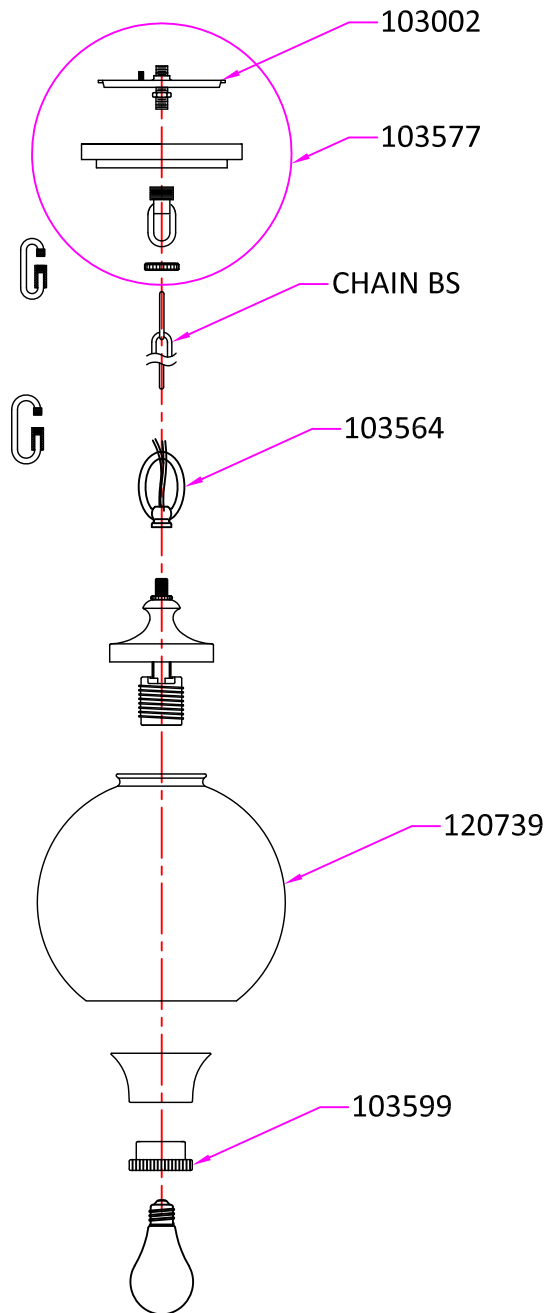

Replacement Parts

P1308BS

Qty.	Part #	Description
	103002	U Channel Strap 1/8IP
	103564	AL. Fixture Loop BS
	103599	Counter Ring Plating Nickel
	103577	Canopy Kit BS P1307/P1308/P1317/P1318
	120739	Glass P1308/FM403
	CHAIN BS	Chand Chain (Regular - 3FT LGT)