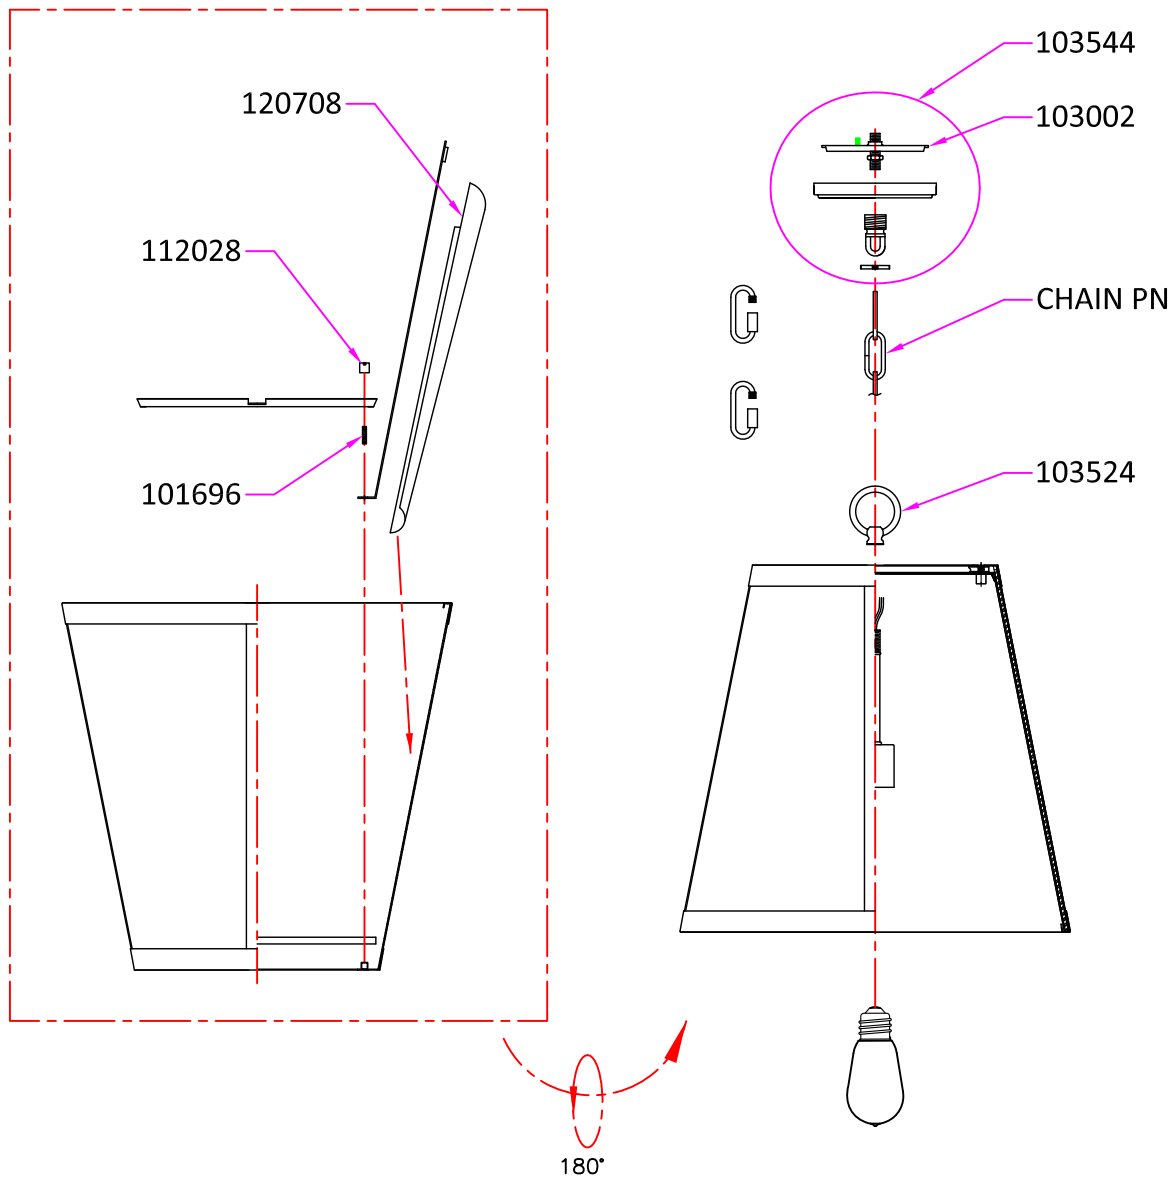

Replacement Parts

P1289

Qty.	Part #	Description
	103002	U Channel Strap 1/8IP
	103544	Canopy Kit P1288/P1289
	CHAIN PN	Chand Chain(Regular - 3FT LGT)
	103524	Regular Fixture Top Loop PN
	112028	Finial (5/32-32UNF) P1288/P1289/FM393
	101696	Screw 5/32-32UNF PN
	120708	Glass P1289