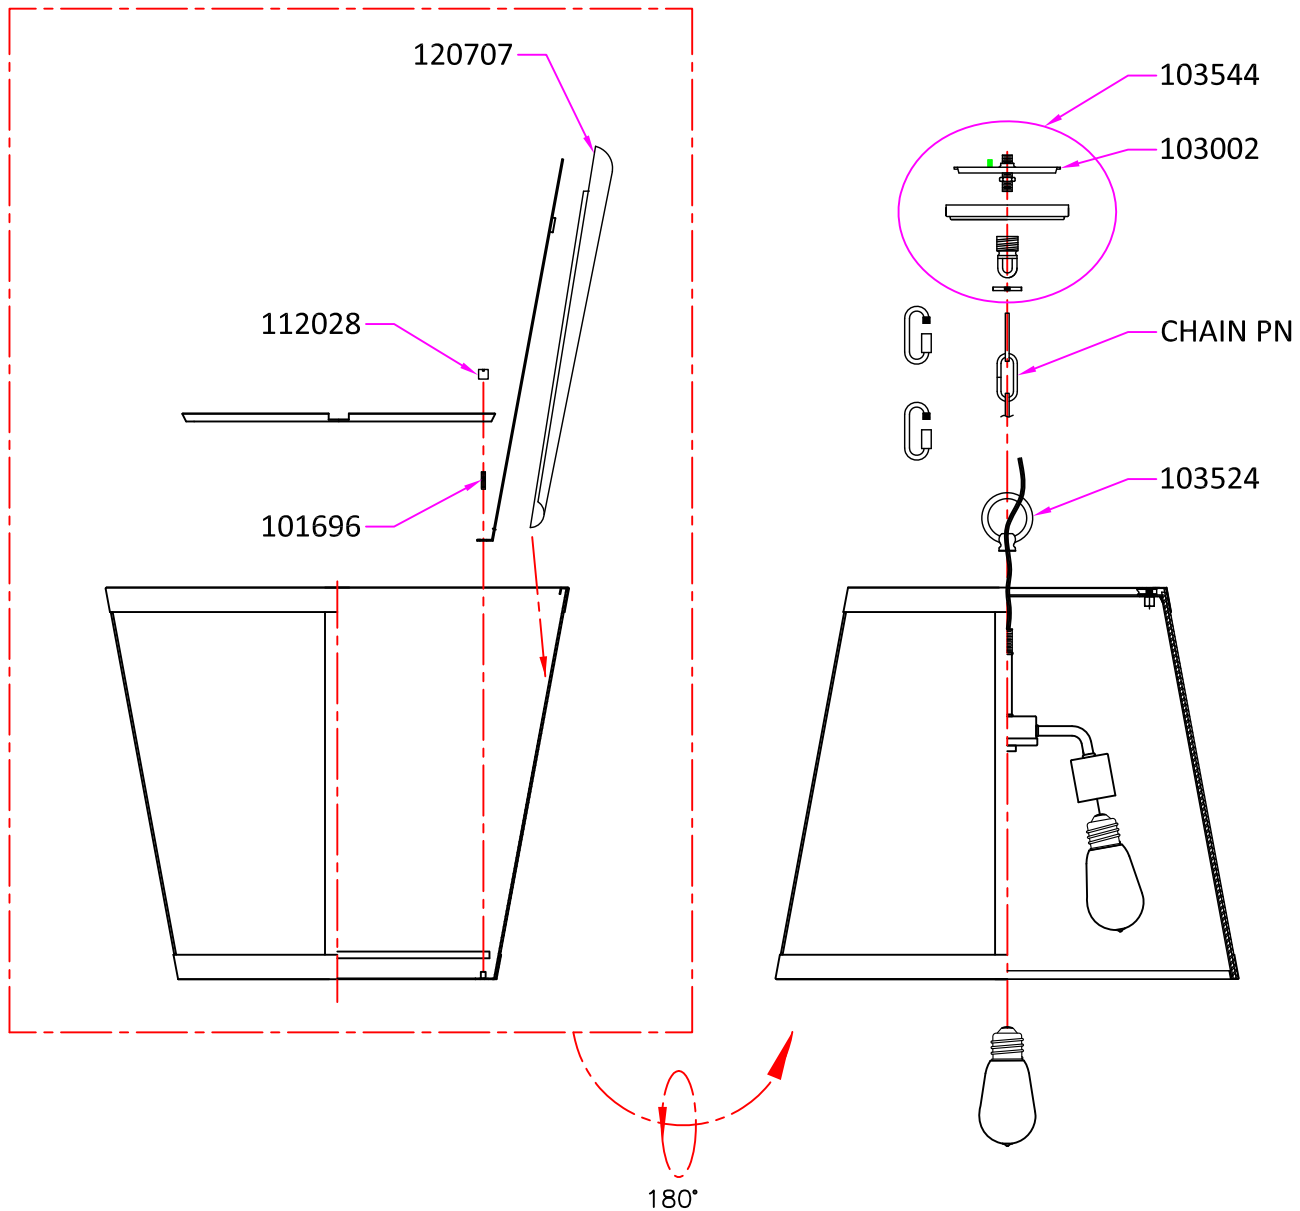

Replacement Parts

P1288

Qty.	Part #	Description
	103002	U Channel Strap 1/8IP
	103544	Canopy Kit P1288/P1289
	CHAIN PN	Chand Chain (Regular - 3FT LGT)
	103524	Regular Fixture Top Loop PN
	112028	Finial (5/32-32UNF) P1288/P1289/FM393
	101696	Screw 5/32-32UNF PN
	120707	Glass P1288