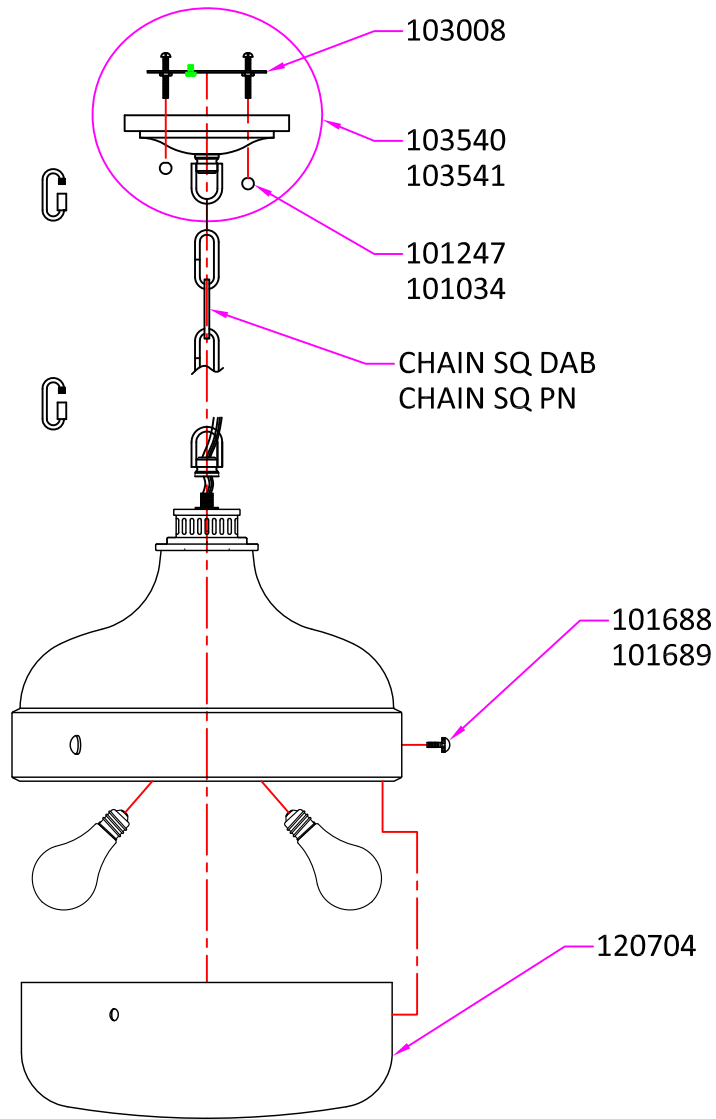

Replacement Parts

P1283

Qty.	Part #	Description
	103008	Universal Round
	103540	Canopy Kit P1282/P1283 DAB
	103541	Canopy Kit P1282/P1283 PN
	CHAIN SQ DAB	4*4 SQ Chain DAB 3FT LGT
	CHAIN SQ PN	4*4 SQ Chain PN 3FT LGT
	120704	Glass P1283/FM390
	101247	Dia. 10mm Ball Cap Nut DAB
	101034	Dia. 10mm Ball Cap Nut PN
	101688	Dia. 1/2" Knurled Nut Screw (5/8" Length) DAB
	101689	Dia. 1/2" Knurled Nut Screw (5/8" Length) PN