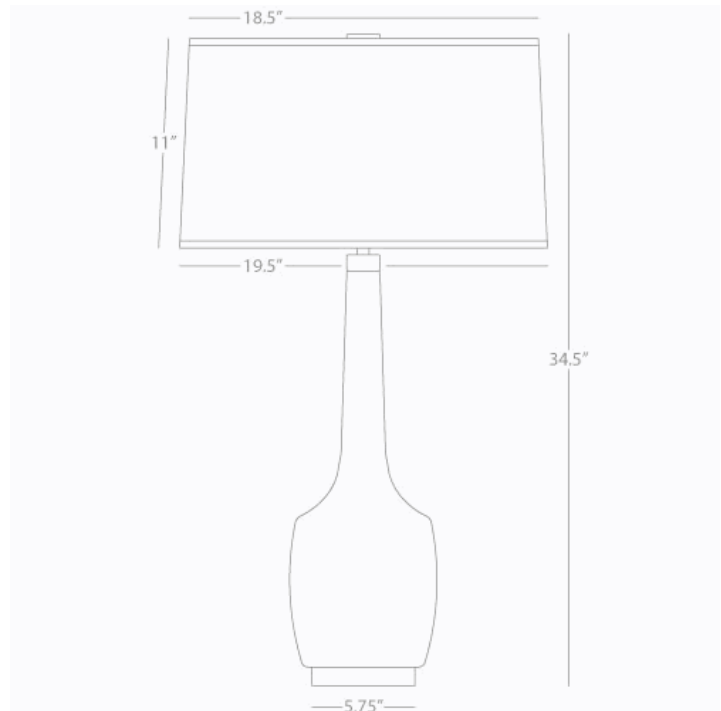

DELILAH

OX701

Table Lamp

1-150W Max.

Bulb Type: A

Switch: Hi-Lo Dimming

Antique Brass Finish

Oxblood Glazed Ceramic

Oyster Linen Shade w/ Self-Fabric

Top and Bottom Diffuser

See Audrey/ Delilah Table for Color Options

*** Ships Within 5 Business Days**

*** Made In The USA**