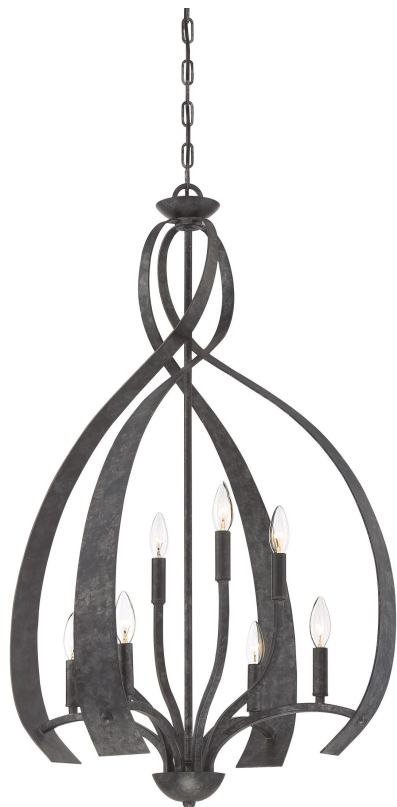

## OU52080K

Outlook Chandelier  
Old Black

### DIMENSIONS

Dimensions: 24" W x 38" H x 24" D

Overall Height: 139.75"

Canopy Dimensions: 5.00" Dia.

Chain/Downrod Length: 8'

Weight: 16.72 lbs

Dimensional Weight: 141.00 lbs.

### DETAILS

Material: Steel