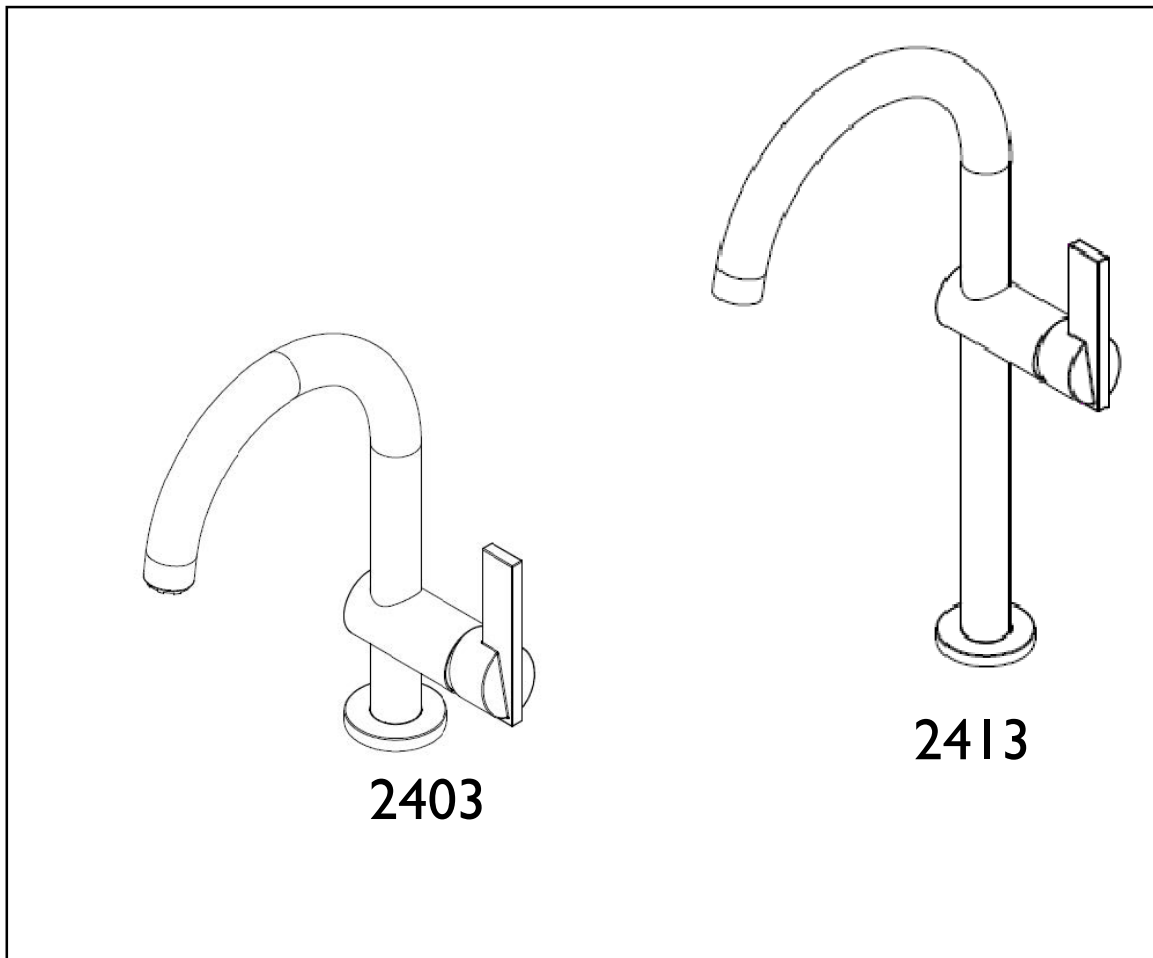

P R I Y A

SINGLE HOLE DECK LAVATORY / VESSEL INSTALLATION INSTRUCTIONS Model No: 2403 /2413

NEWPORT BRASS

Flawless Beauty. From Faucet to Finish.™

2001 CARNEGIE AVE, SANTA ANA CA 92705

(949) 417-5207

WWW.NEWPORTBRASS.COM