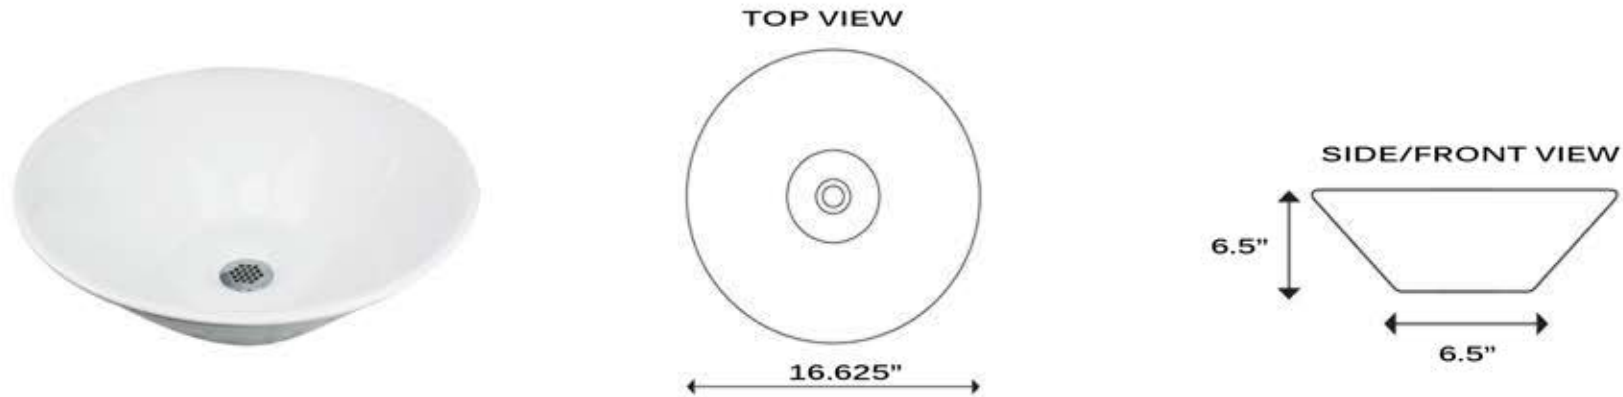

**Brant Point Collection**  
Vitreous China Bath Vessel Sink

**MODEL:  
NSV222**

Overall Dimensions	Large Bowl	Interior Depth	Exterior Depth	Drain Dimensions
16.625" Diameter	15.25" Diameter	6"	6.5"	1.5"

**FEATURES**

- Premium Vitreous China
- Nominal Dimensions - Actual may vary by 1/4"
- Template Not Inculded
- Easy Clean
- White Porcelain Enamel Finish
- No Overflow
- Limited Lifetime Warranty

PROJECT/ NAME: