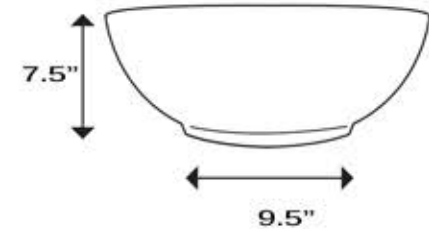

**Brant Point Collection**  
Vitreous China Bath Vessel Sink

**MODEL:  
NSV218**

TOP VIEW

FRONT/SIDE VIEW

Overall Dimensions	Large Bowl	Interior Depth	Exterior Depth	Drain Dimensions
16.75" Diameter	14.5" Diameter	5.5"	7.5"	1.5"
9" Diameter	8" Diameter			

**FEATURES**

- Premium Vitreous China
- Nominal Dimensions - Actual may vary by 1/4"
- Template Not Inculded
- Easy Clean
- White Porcelain Enamel Finish
- With Overflow
- Limited Warranty

PROJECT/ NAME: