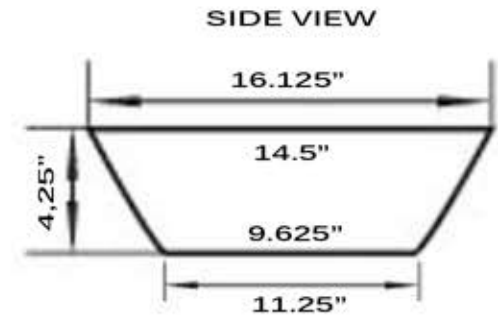

Brant Point Collection
Vitreous China Bath Vessel Sink

**MODEL:
NSV109**

Overall Dimensions	Large Bowl	Interior Depth	Exterior Depth	Drain Dimensions
16.125" x 16.125"	14.5" x 14.5"	3.625"	4.25"	1.5"
11.125" 11.125"	9.625" x 9.625"			

FEATURES

- Premium Vitreous China
- Nominal Dimensions - Actual may vary by 1/4"
- Template Not Inculded
- Easy Clean
- White Porcelain Enamel Finish
- No Overflow
- Limited Lifetime Warranty

PROJECT/ NAME: