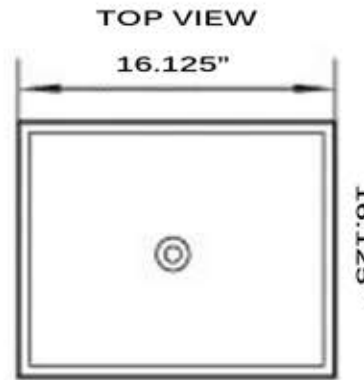

Brant Point Collection
Vitreous China Bath Vessel Sink

**MODEL:
NSV109**

Overall Dimensions	Large Bowl	Interior Depth	Exterior Depth	Drain Dimensions
16.125" x 16.125"	14.5" x 14.5"	3.625"	4.25"	1.5"
11.125" 11.125"	9.625" x 9.625"			

FEATURES

- Premium Vitreous China
- Nominal Dimensions - Actual may vary by 1/4"
- Template Not Inculded
- Easy Clean
- White Porcelain Enamel Finish
- No Overflow
- Limited Lifetime Warranty

PROJECT/ NAME: