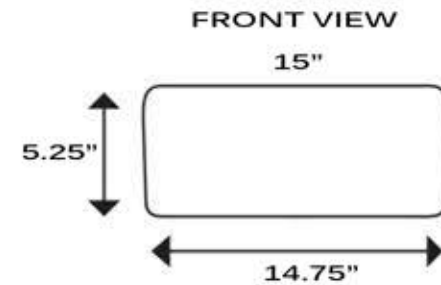

Brant Point Collection

Vitreous China Bath Vessel Sink

MODEL:
NSV107A

Overall Dimensions	Large Bowl	Interior Depth	Exterior Depth	Drain Dimensions
15" x 15"	13.625" x 13.625"	4.75"	5.25"	1.75"
14.75" x 14.75"	11.25" x 11.25"			

FEATURES

- Premium Vitreous China
- Nominal Dimensions - Actual may vary by 1/4"
- Template Not Inculded
- Easy Clean
- White Porcelain Enamel Finish
- No Overflow
- Limited Lifetime Warranty

PROJECT/ NAME: