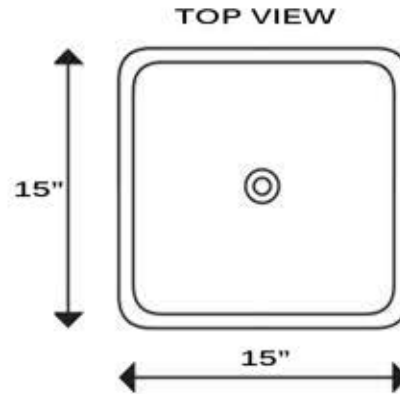

Brant Point Collection

Vitreous China Bath Vessel Sink

MODEL:
NSV107A

Overall Dimensions	Large Bowl	Interior Depth	Exterior Depth	Drain Dimensions
15" x 15"	13.625" x 13.625"	4.75"	5.25"	1.75"
14.75" x 14.75"	11.25" x 11.25"			

FEATURES

- Premium Vitreous China
- Nominal Dimensions - Actual may vary by 1/4"
- Template Not Inculded
- Easy Clean
- White Porcelain Enamel Finish
- No Overflow
- Limited Lifetime Warranty

PROJECT/ NAME: