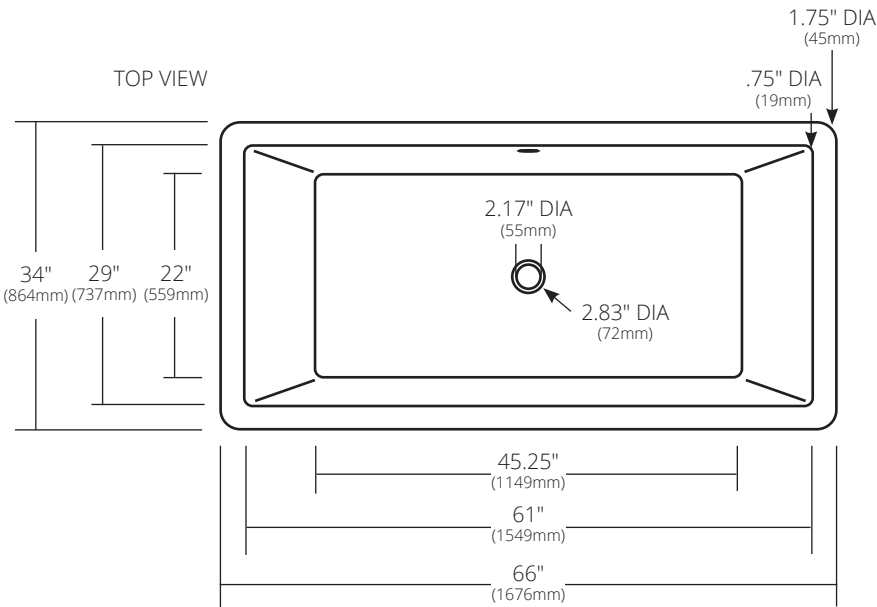

SPECIFICATIONS

MENDOCINO

NativeStone® Collection

- NST6634-A Ash
- NST6634-S Slate
- NST6634-P Pearl
- NST6634-E Earth

PRODUCT DETAILS

- 66" x 34" x 23" OD (1676mm x 864mm x 584mm)
- 2.17" (55mm) drain opening
- 2.36" (60mm) overflow hole
- Capacity: 88 gallons
- Weight: 788lbs
- Sealed with impermeable nano sealer
- Handcrafted from sustainable NativeStone®

INSTALLATION

- Freestanding bathtub

COORDINATING PRODUCTS

- Push to Seal Bath Waste & Overflow: DR290
- NativeStone® Shield

STANDARDS COMPLIANCE

- UPC/cUPC compliant

IMPORTANT

Do NOT use tape or other adhesives on NativeStone® as it may remove the sealer.

Due to the handcrafted nature of this product, it will vary in finish, texture, and other details. Dimensions may vary up to ¼" (6mm). We strongly recommend waiting for the actual product before making any installation cuts.