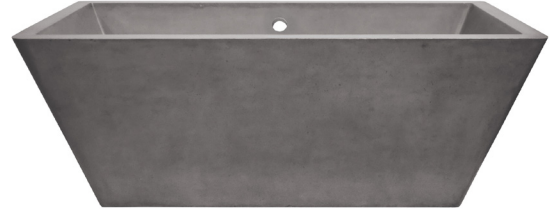

SPECIFICATIONS

MENDOCINO

NativeStone® Collection

- NST6634-A Ash
- NST6634-S Slate
- NST6634-P Pearl
- NST6634-E Earth

PRODUCT DETAILS

- 66" x 34" x 23" OD (1676mm x 864mm x 584mm)
- 2.17" (55mm) drain opening
- 2.36" (60mm) overflow hole
- Capacity: 88 gallons
- Weight: 788lbs
- Sealed with impermeable nano sealer
- Handcrafted from sustainable NativeStone®

INSTALLATION

- Freestanding bathtub

COORDINATING PRODUCTS

- Push to Seal Bath Waste & Overflow: DR290
- NativeStone® Shield

STANDARDS COMPLIANCE

- UPC/cUPC compliant

IMPORTANT

Do NOT use tape or other adhesives on NativeStone® as it may remove the sealer.