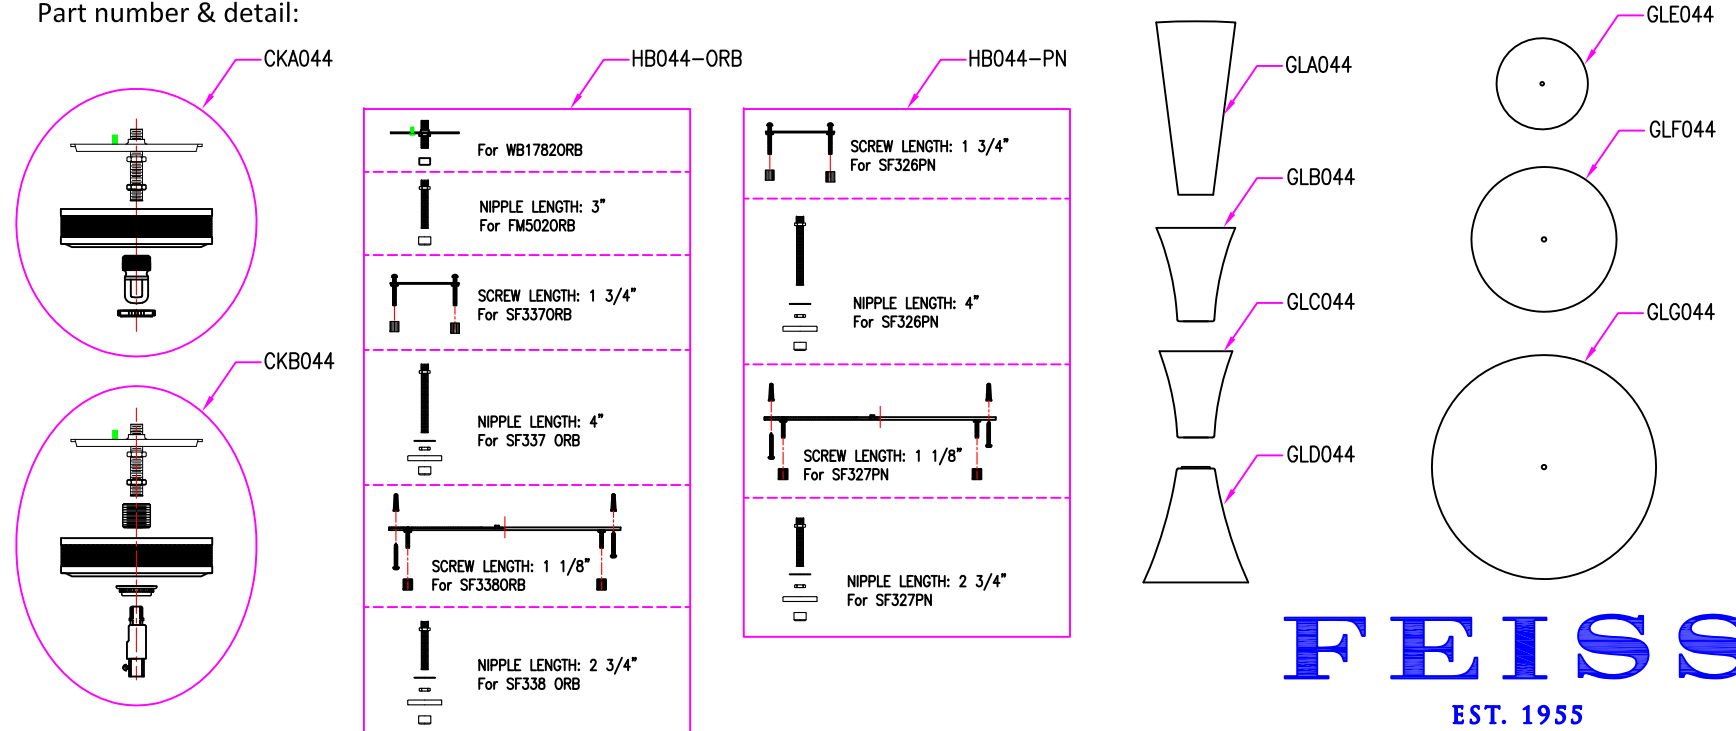

Part number & detail:

FEISS®

EST. 1955
www.feiss.com