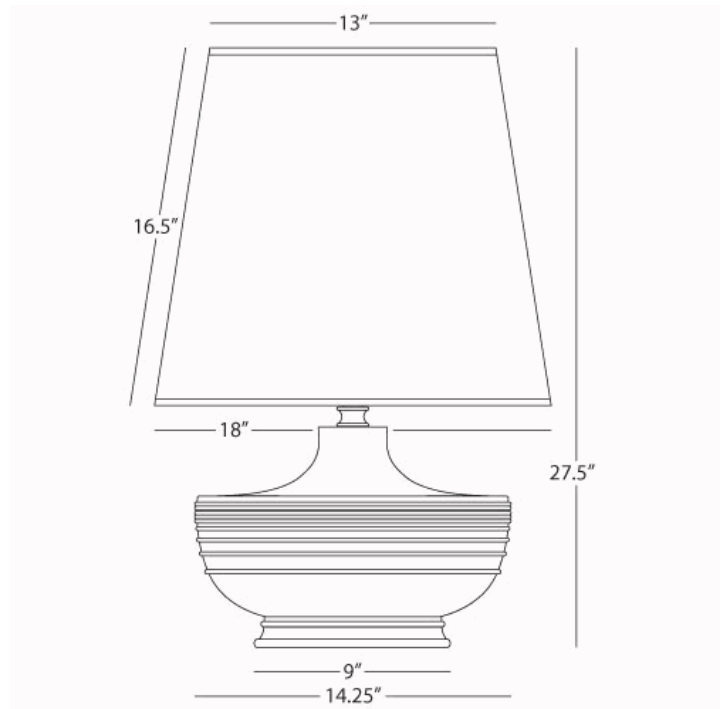

MICHAEL BERMAN  
NOLAN

MWR23  
Table Lamp

1-150W Max.  
Bulb Type: A  
Switch: Hi-Lo Dimming  
Matte Woodrose Glazed Ceramic  
Dark Antique Nickel Accents  
Oyster Linen Shade

See Atlas/Hadrian/Nolan Table for Color and Base  
Options