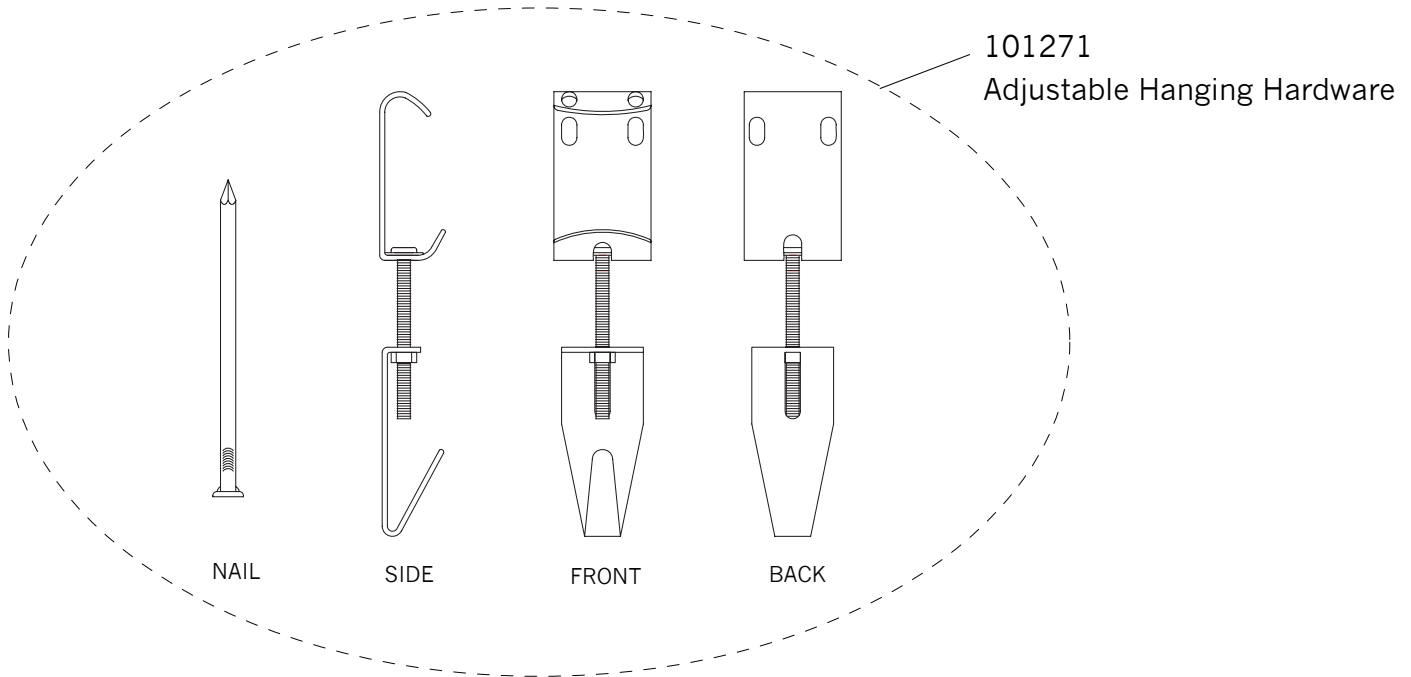

Replacement Parts For **MR1155** 7/2012

Qty.	Part #	Description
	101268	D-Ring Link
	101269	J-Hook
	101271	Adjustable Hanging Hardware