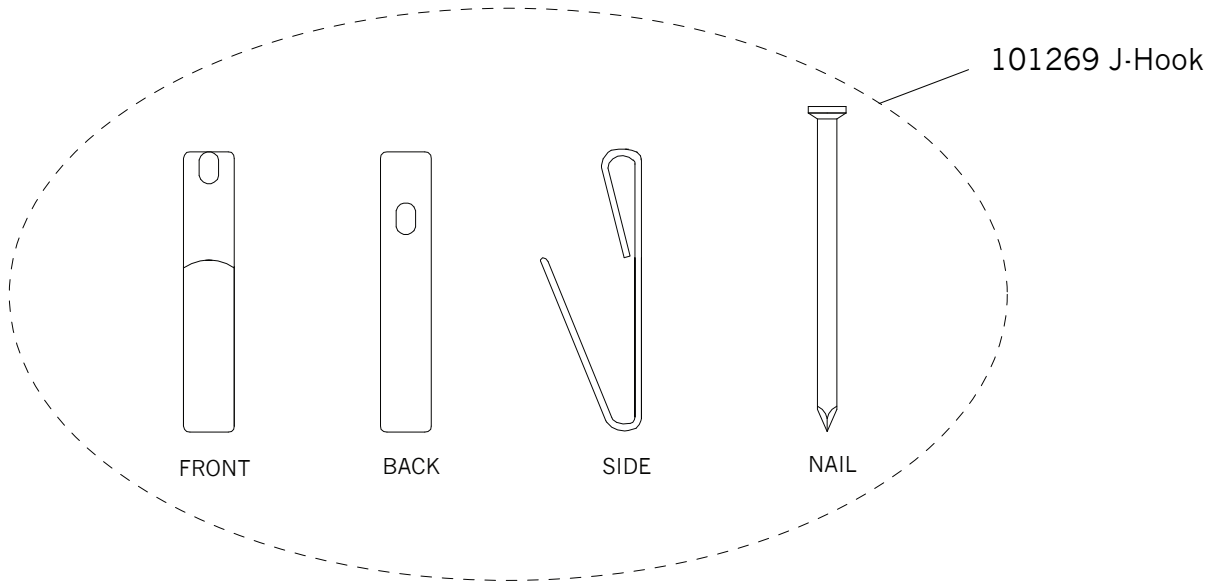

Replacement Parts For **MR1155** 7/2012

Qty.	Part #	Description
	101268	D-Ring Link
	101269	J-Hook
	101271	Adjustable Hanging Hardware