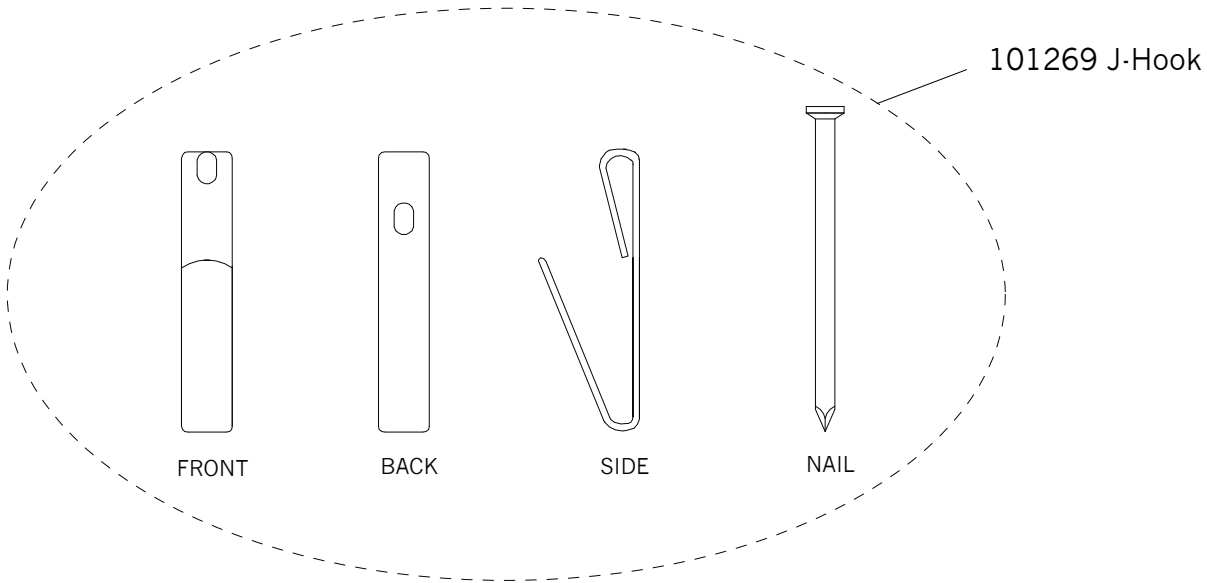

# Replacement Parts For **MR1152** 7/2012

Qty.	Part #	Description
	101268	D-Ring Link
	101269	J-Hook
	101271	Adjustable Hanging Hardware