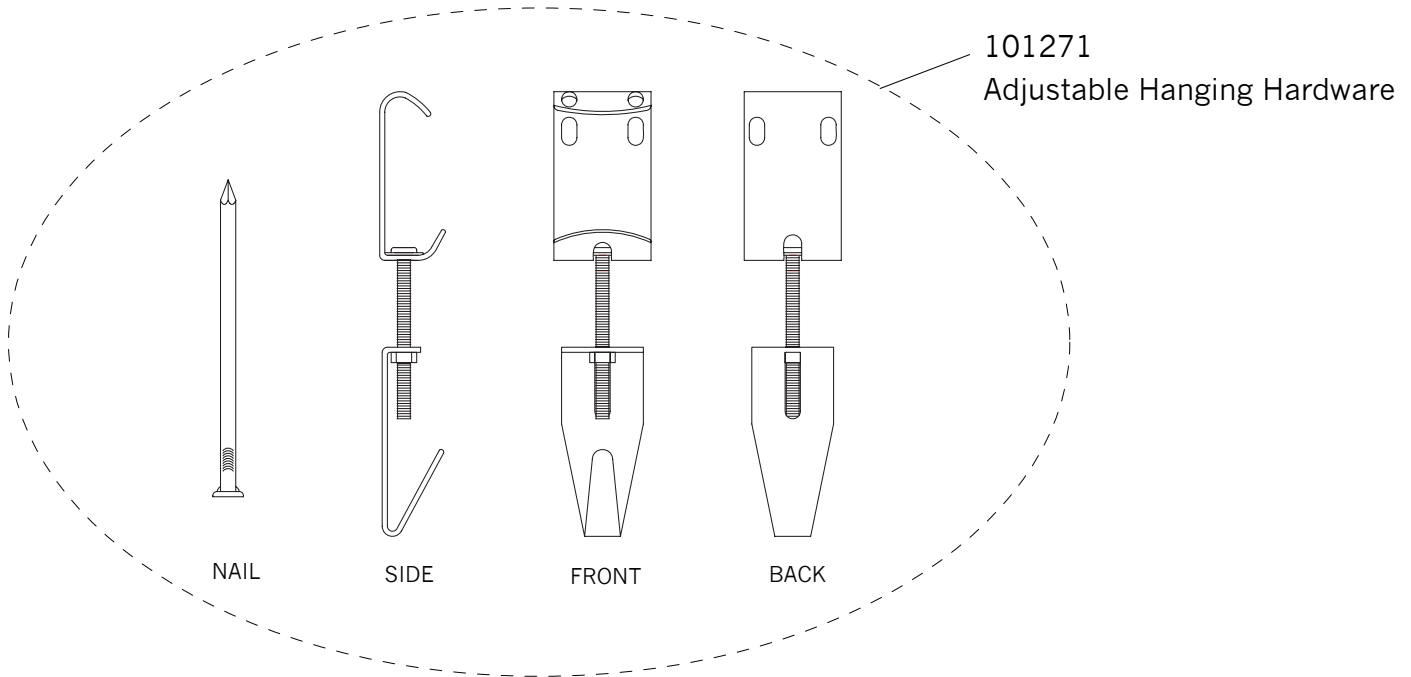

# Replacement Parts For **MR1152** 7/2012

Qty.	Part #	Description
	101268	D-Ring Link
	101269	J-Hook
	101271	Adjustable Hanging Hardware