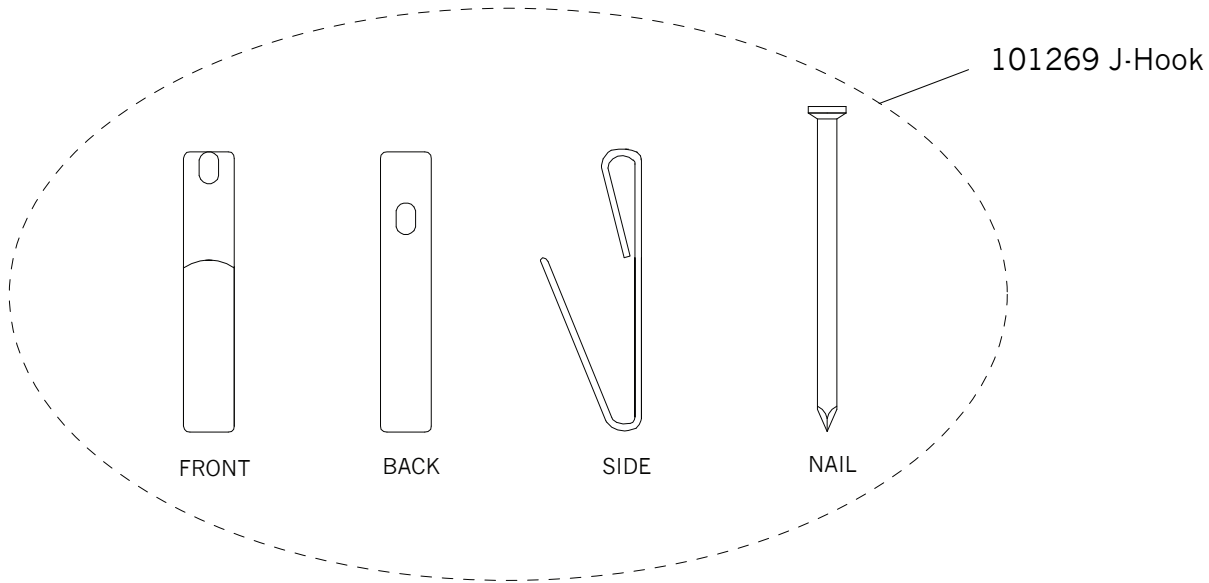

# Replacement Parts For **MR1151** 7/2012

Qty.	Part #	Description
	101268	D-Ring Link
	101269	J-Hook
	101271	Adjustable Hanging Hardware