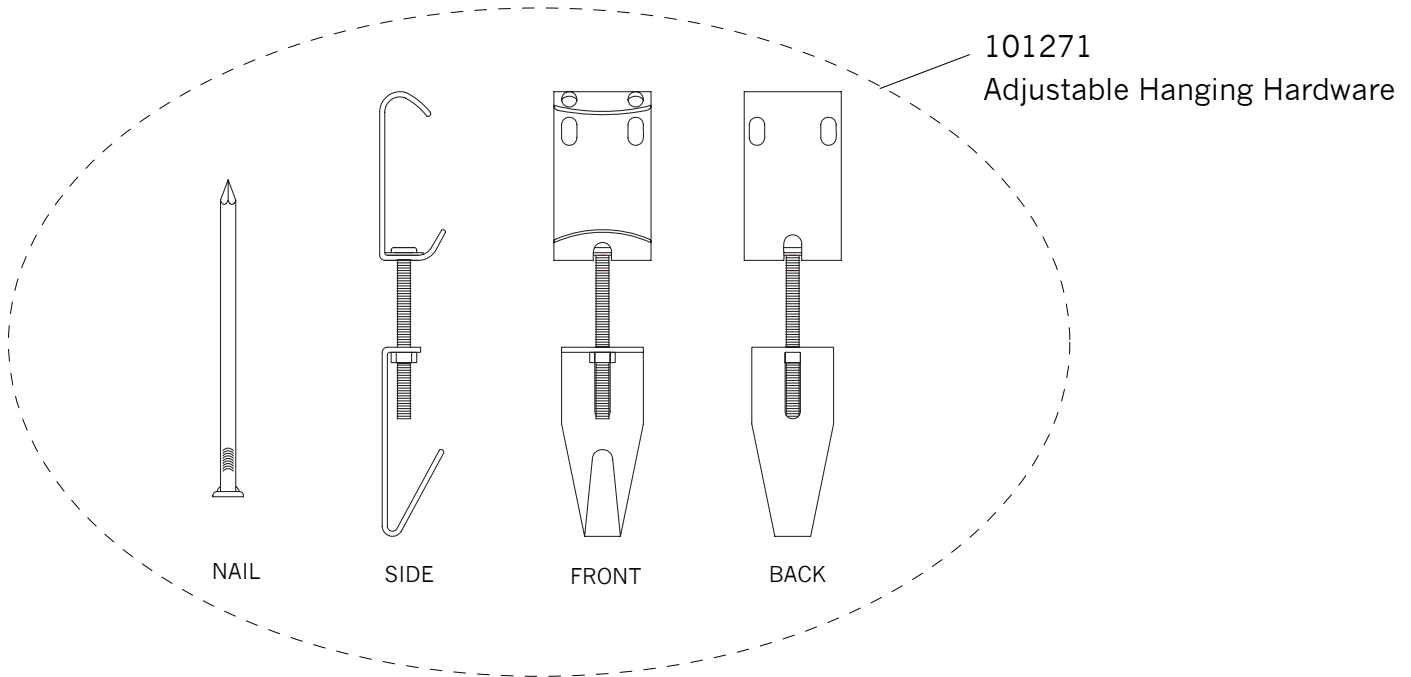

# Replacement Parts For **MR1151** 7/2012

Qty.	Part #	Description
	101268	D-Ring Link
	101269	J-Hook
	101271	Adjustable Hanging Hardware