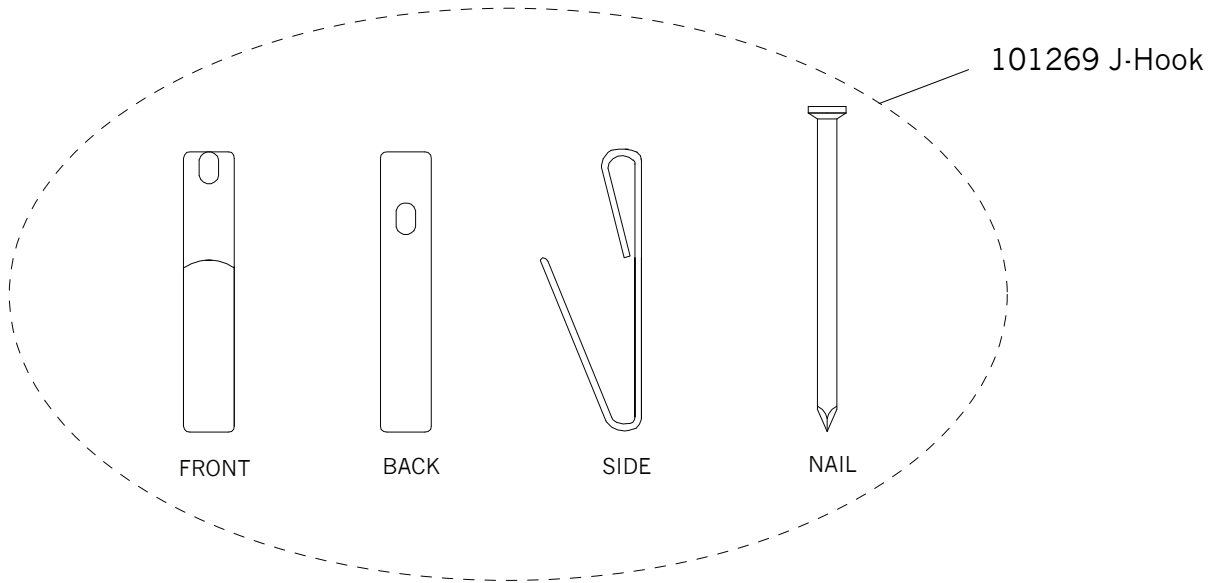

Replacement Parts For

MR1127

7/2012

Qty.	Part #	Description
	101268	D-Ring Link
	101269	J-Hook
	101271	Adjustable Hanging Hardware

FEISS®

EST. 1955