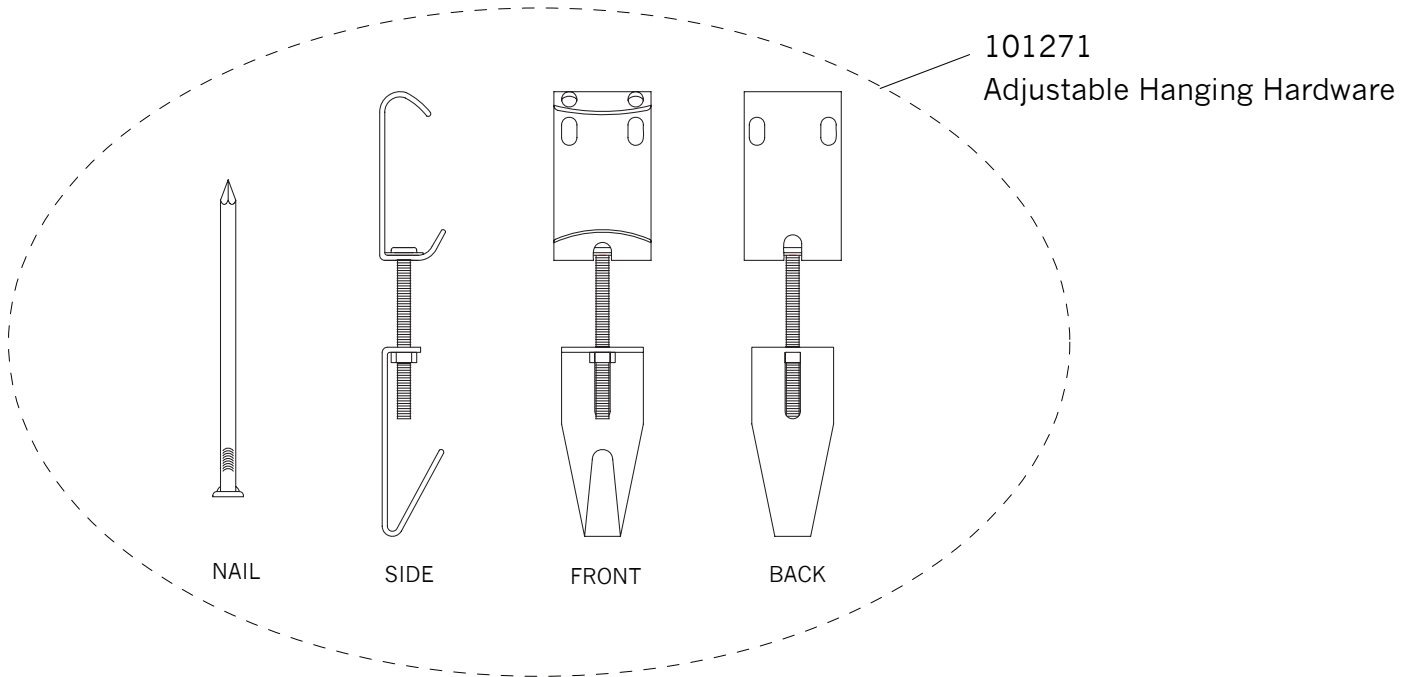

Replacement Parts For

MR1127

7/2012

Qty.	Part #	Description
	101268	D-Ring Link
	101269	J-Hook
	101271	Adjustable Hanging Hardware

FEISS®

EST. 1955