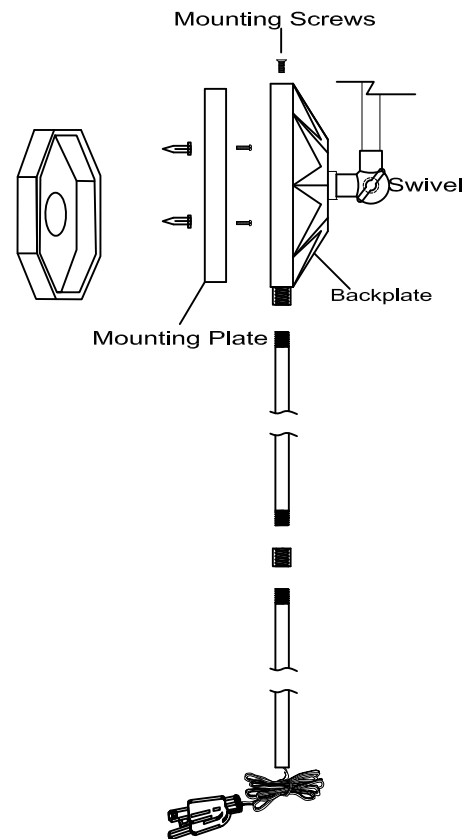

WARNING
Electrical Danger Turn Power Off

IMPORTANT

TURN OFF THE POWER AT THE MAIN FUSE OR CIRCUIT BREAKER BOX BEFORE STARTING INSTALLATION

You will need 1-MED.BULBS
60 watts Max
Bulbs not included
USE LED BULBS FOR EXTENDED USE

Hard-wired

Portable