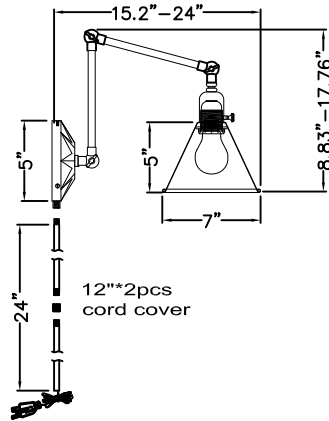

CRYSTORAMA

95 Cantiague Rock Road, Westbury NY 11590 | P:800.888.4470 | F:516.931.1254 | info@crystorama.com | CRYSTORAMA.com

MODEL#: MOR-8801-MK ASSEMBLY AND DRESSING INSTRUCTIONS

Showing overall
W13"
H7"