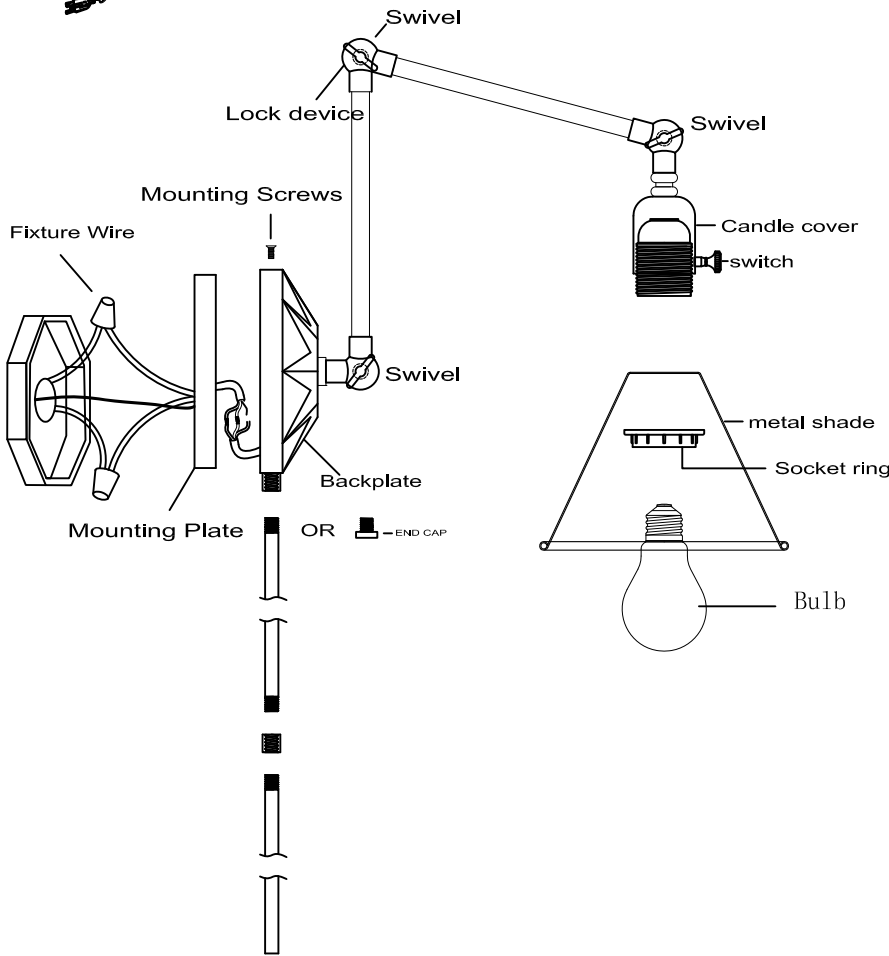

CRYSTORAMA

95 Cantiague Rock Road, Westbury NY 11590 | P:800.888.4470 | F:516.931.1254 | info@crystorama.com | CRYSTORAMA.com

MODEL#: MOR-8801-MK ASSEMBLY AND DRESSING INSTRUCTIONS

Showing overall
W13"
H7"

WARNING
Electrical Danger Turn Power Off

IMPORTANT

TURN OFF THE POWER AT THE MAIN FUSE OR CIRCUIT BREAKER BOX BEFORE STARTING INSTALLATION

You will need 1-MED.BULBS
60 watts Max
Bulbs not included
USE LED BULBS FOR EXTENDED USE

Hard-wired

Portable