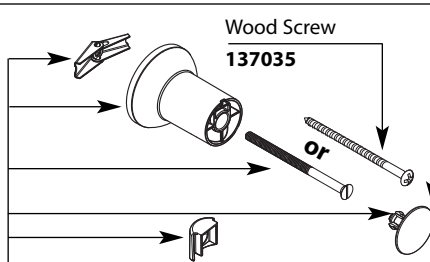

Buy it for looks. Buy it for life.®

Illustrated Parts

Plug Button

- 146670** Chrome
- 146670AN** Antique Nickel
- 146670BN** Brushed Nickel
- 146670ORB** Oil Rubbed Bronze
- 146670WR** Wrought Iron
- 146670PW** Pewter
- 146670AZ** Antique Bronze

- A750** Secure Mount (mounting hardware)

Single Function Handshower		
MODEL	TYPE	FINISH
3869EP	Wand	Chrome
3869EPBN	Wand	Brushed Nickel
3869EPORB	Wand	Oil Rubbed Bronze
3869EPNL	Wand	Nickel
3869EPWR	Wand	Wrought Iron
Discontinued		
3869	Wand	Chrome
3869AN	Wand	Antique Nickel
3869BN	Wand	Brushed Nickel
3869ORB	Wand	Oil Rubbed Bronze
3869WR	Wand	Wrought Iron
3869PW	Wand	Pewter
3869AZ	Wand	Antique Bronze