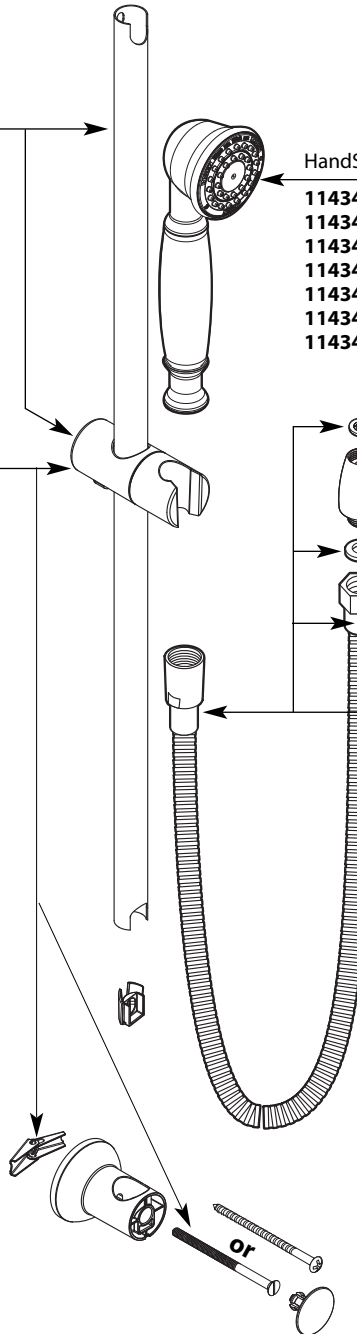

Optional Service Kit

- **A750** Secure Mount (mounting hardware)

Single Function Handshower		
MODEL	TYPE	FINISH
3869EP	Wand	Chrome
3869EPBN	Wand	Brushed Nickel
3869EPORB	Wand	Oil Rubbed Bronze
3869EPNL	Wand	Nickel
3869EPWR	Wand	Wrought Iron
Discontinued		
3869	Wand	Chrome
3869AN	Wand	Antique Nickel
3869BN	Wand	Brushed Nickel
3869ORB	Wand	Oil Rubbed Bronze
3869WR	Wand	Wrought Iron
3869PW	Wand	Pewter
3869AZ	Wand	Antique Bronze