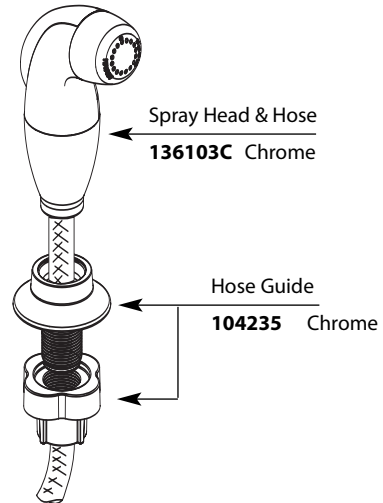

Buy it for looks. Buy it for life.®

Order by Part Number

Illustrated Parts

CHATEAU®
Two-Handle Lever Style Faucet

MODEL	TYPE	FINISH
7906	Kitchen w/o spray	Chrome
7907	Kitchen w/spray	Chrome

FOR MODELS WITH HYDROLOCK® CONNECTION

FOR MODELS WITH THREADED CONNECTION