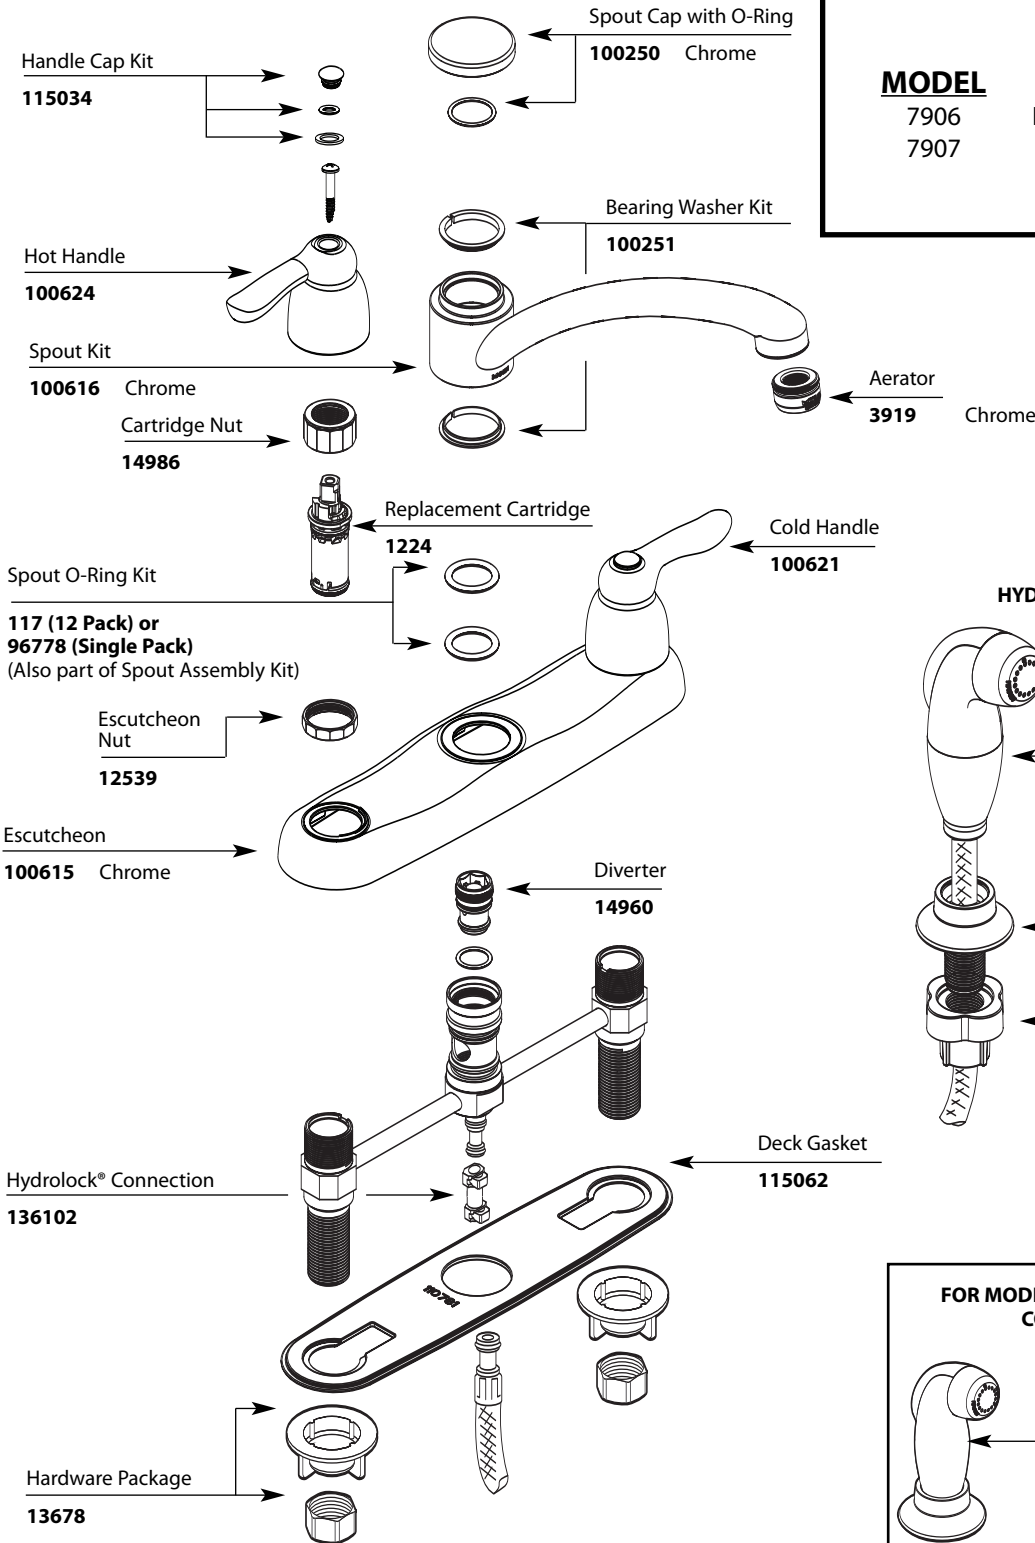

Buy it for looks. Buy it for life.®

Order by Part Number

Illustrated Parts

CHATEAU®
Two-Handle Lever Style Faucet

MODEL	TYPE	FINISH
7906	Kitchen w/o spray	Chrome
7907	Kitchen w/spray	Chrome

FOR MODELS WITH HYDROLOCK® CONNECTION

FOR MODELS WITH THREADED CONNECTION