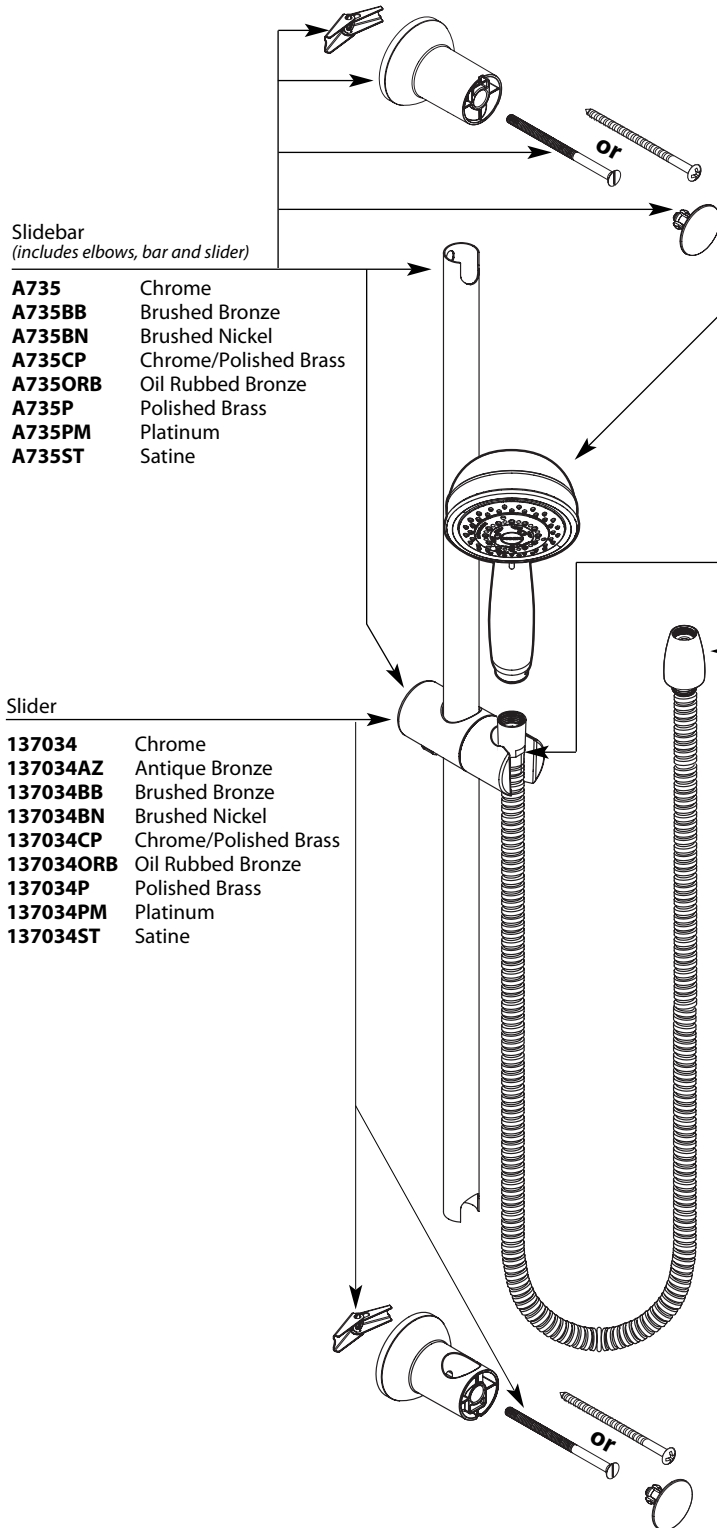

Buy it for looks. Buy it for life.®

Illustrated Parts

Four Function Handshower		
MODEL	TYPE	FINISH
3867	Wand	Chrome
3867AZ	Wand	Antique Bronze
3867BB	Wand	Brushed Bronze
3867BN	Wand	Brushed Nickel
3867CP	Wand	Chrome/Polished Brass
3867ORB	Wand	Oil Rubbed Bronze
3867P	Wand	Polished Brass
3867PM	Wand	Platinum
3867ST	Wand	Satine

HandShower

- 128875** Chrome
- 128875AZ** Antique Bronze
- 128875BB** Brushed Bronze
- 128875BN** Brushed Nickel
- 128875CP** Chrome/Polished Brass
- 128875ORB** Oil Rubbed Bronze
- 128875P** Polished Brass
- 128875PM** Platinum
- 128875ST** Satine

Hose

- A726** Chrome
- A726ST** (Used with Satine and Brushed Nickel)
- A726WR** Wrought Iron
- A726P** Polished Brass
- A726PM** Platinum
- A726AZ** Antique Bronze
- A726BB** Brushed Bronze
- A726BR** (Used with Oil Rubbed Bronze)

Vacuum Breaker

- A714** Chrome
- A714ST** (Used with Satine and Brushed Nickel)
- A714WR** Wrought Iron
- A714AZ** Antique Bronze
- A714BB** Brushed Bronze
- A714P** Polished Brass
- A714PM** Platinum
- A714ORB** Oil Rubbed Bronze