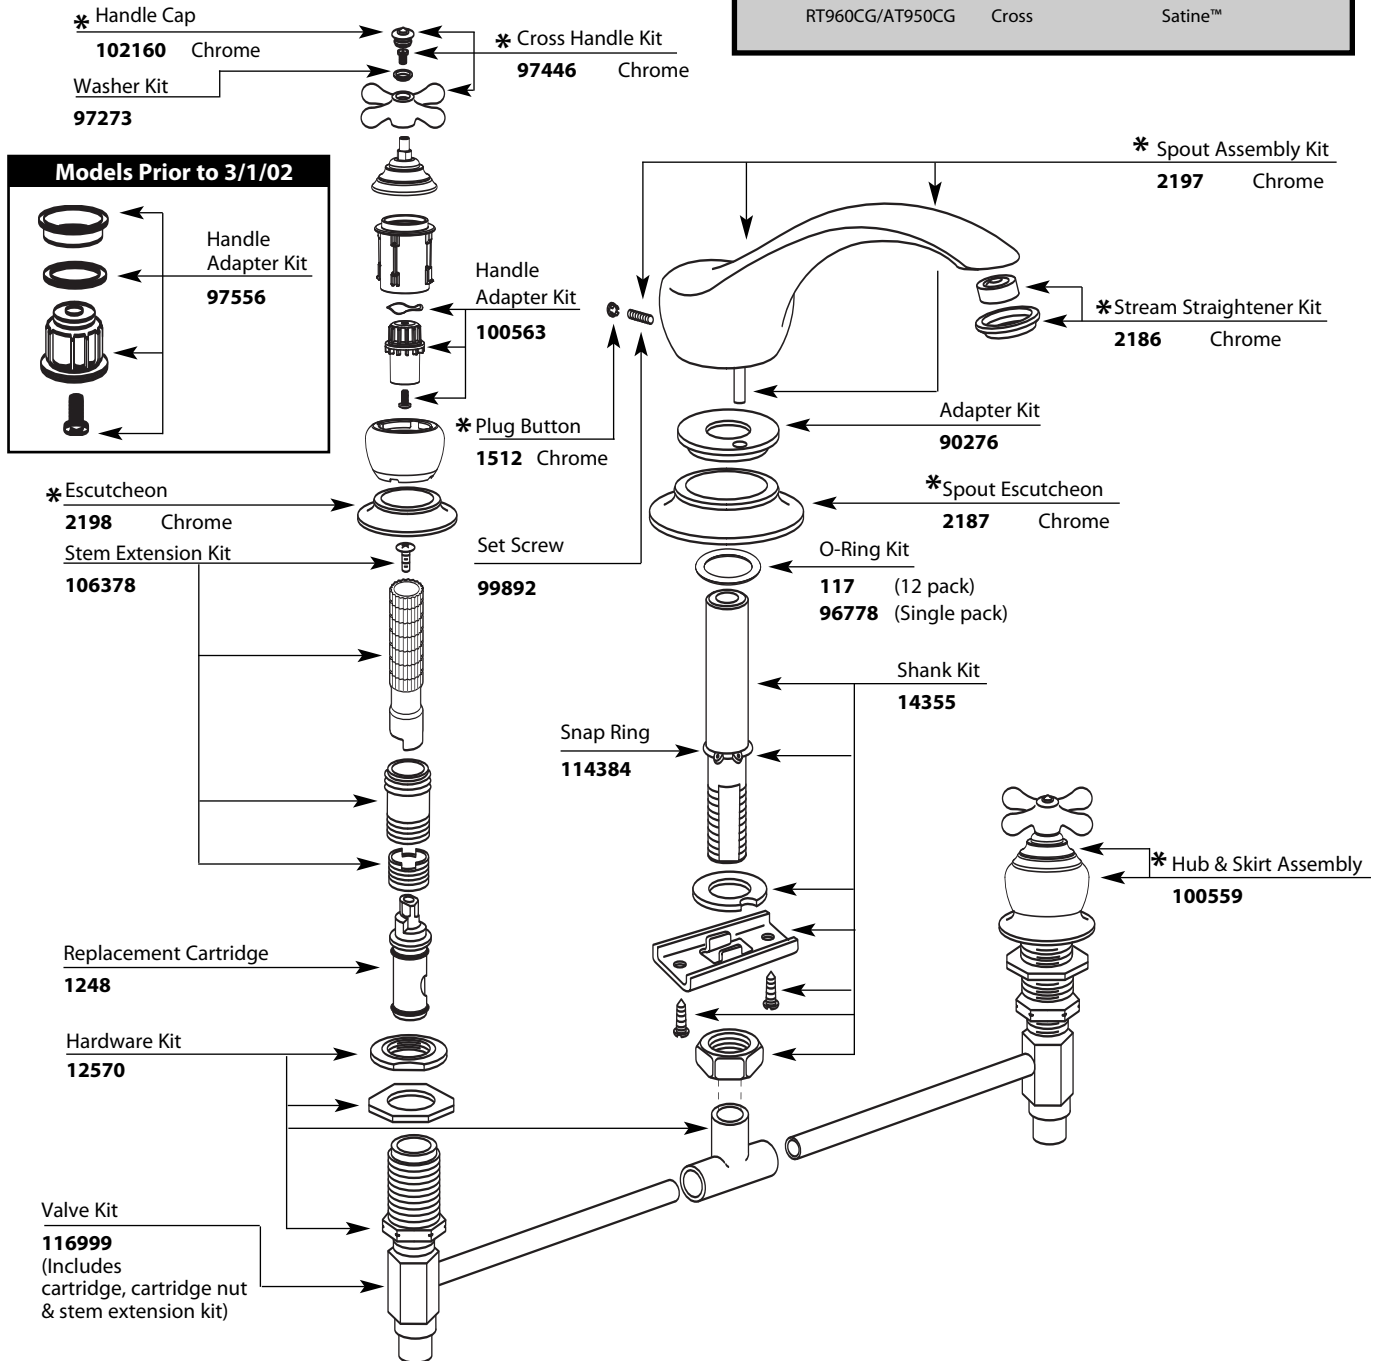

Buy it for looks. Buy it for life.®

Illustrated Parts

■ Order by Part Number

■ Trim can be used with either the 4997 fixed-deck rough in or the 4999 adjustable rough in

■ Illustrated below is the 4999 Adjustable Rough in

MONTICELLO® Deck Mount Two-Handle Roman Tub Filler		
MODEL	HANDLE	FINISH
T960	Cross	Chrome
T960CPC	Cross	Chrome w/Porcelain
DISCONTINUED SKUS		
RT960/AT950	Cross	Chrome
RT960P/AT950P	Cross	Polished Brass
RT960PM/AT950PM	Cross	Platinum
RT960BP/AT950BP	Cross	Black Opal™
RT960CG/AT950CG	Cross	Satine™

TO ORDER PARTS CALL: 1-800-BUY-MOEN

www.moen.com

Available Finishes

* Part Finishes Chart

<p>Escutcheon</p> 	<p>2198 Chrome 2198P Polished Brass 2198PM Platinum 2198BP Black Opal 2198CG Classic Gold 2198ST Satine</p>	<p>Stream Straightner Kit</p> 	<p>2186 Chrome 2186P Polished Brass 2186PM Platinum 2186BP Black Opal 2186CG Classic Gold 2186ST Satine</p>
<p>Cross Handle Insert Kit (2)</p> 	<p>97446 Chrome 97447 Polished Brass 97448 Chrome/Pol. Br. 97434PM Porc./Platinum 97435 Porc./Pol. Brass 101447 Platinum/Chrome 101448 Platinum/Pol.Br. 101446 Platinum/Platinum</p>	<p>Spout Assembly</p> 	<p>2197 Chrome 2197P Polished Brass 2197PM Platinum 2197BP Black Opal 2197CG Classic Gold 2197ST Satine</p>
<p>Handle Cap Only (2)</p> 	<p>102160 Chrome 102161 Polished Brass 102164 Black Opal 102162 Platinum 102165 Classic Gold 102163 Satine</p>	<p>Spout Escutcheon</p> 	<p>2187 Chrome 2187P Polished Brass 2187PM Platinum 2187BP Black Opal 2187CG Classic Gold 2187ST Satine</p>
<p>Hub & Skirt Assembly</p> 	<p>100559 Chrome 100559P Polished Brass 100559PM Platinum 100559BP Black Opal 100559CG Classic Gold 100559ST Satine</p>	<p>Plug Button</p> 	<p>1512 Chrome 1512P Polished Brass 1512PM Platinum 1512BP Black Opal 1512CG Classic Gold 1512ST Satine</p>