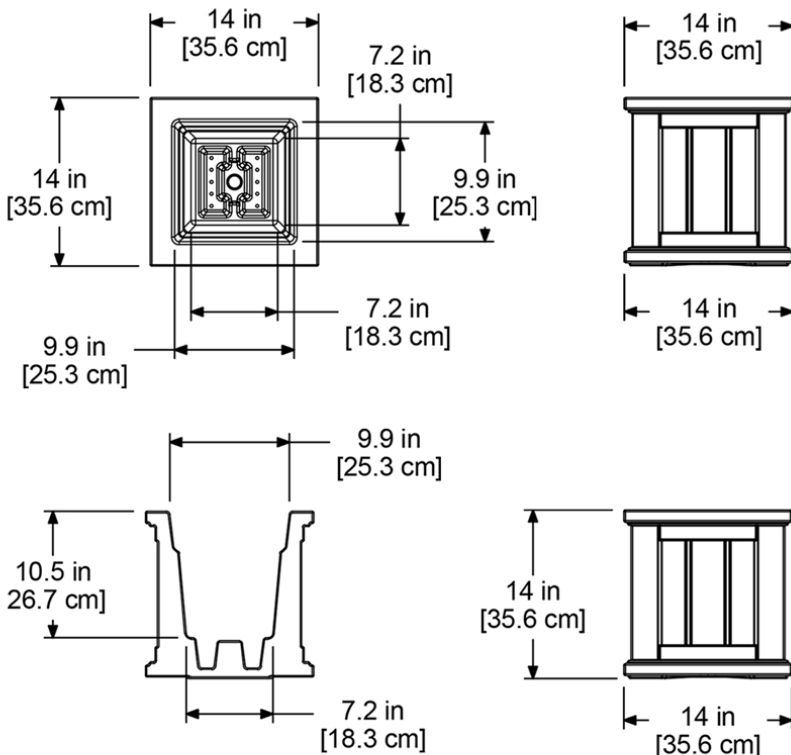

PRODUCT DIMENSIONS

Outside Dimensions: 14in L x 14in W x 14in H (35.6cm x 35.6cm x 35.6cm)

Inside Dimensions: 9.9in L x 9.9in W x 10.5in D (25.3cm x 25.3cm x 26.7cm)

Soil Capacity: 3.1 Gallons (11.7 Liters)

Water Reservoir Capacity: 2 Gallons (7.6 Liters)

Wall Thickness: 0.125in (3.17mm)

Part Weight: 6lbs (2.7kg)

Material: Polyethylene

MAYNE[®]
Outdoor Products of Distinction

7024 Kilbourne Rd - Unit A London, ON N6P 1K6