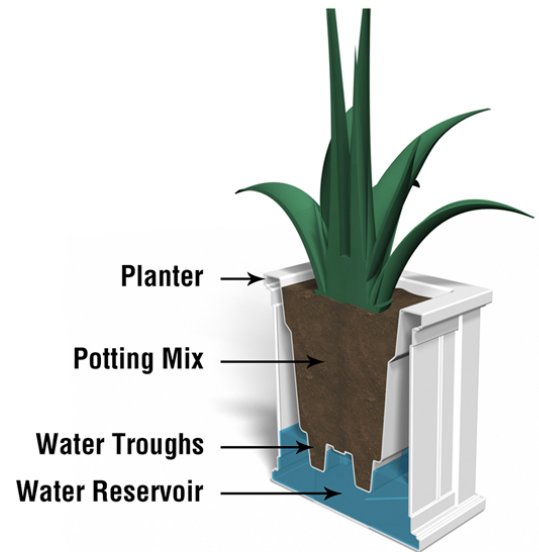

Cape Cod

Model # 4836

Cape Cod 14in Square Planter

DESCRIPTION

The Cape Cod Square Patio Planter features a bead board panel design with rich architectural details, truly transforming your patio space into your own personal retreat.

PRODUCT DIMENSIONS

Outside Dimensions: 14in L x 14in W x 14in H (35.6cm x 35.6cm x 35.6cm)

Inside Dimensions: 9.9in L x 9.9in W x 10.5in D (25.3cm x 25.3cm x 26.7cm)

Soil Capacity: 3.1 Gallons (11.7 Liters)

Water Reservoir Capacity: 2 Gallons (7.6 Liters)

Wall Thickness: 0.125in (3.17mm)

Part Weight: 6lbs (2.7kg)

Material: Polyethylene

MAYNE[®]
Outdoor Products of Distinction

7024 Kilbourne Rd - Unit A London, ON N6P 1K6