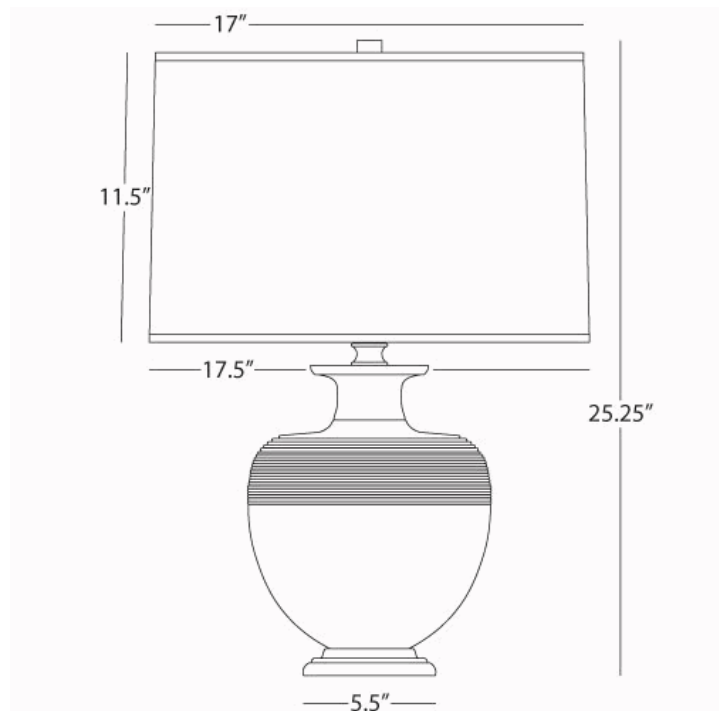

MICHAEL BERMAN
ATLAS

MMB21
Table Lamp

1-150W Max.
Bulb Type: A
Switch: Hi-Lo Dimming
Matte Midnight Blue Glazed Ceramic
Modern Brass Accents
Oyster Linen Shade

See Atlas/Hadrian/Nolan Table for Color and Base
Options