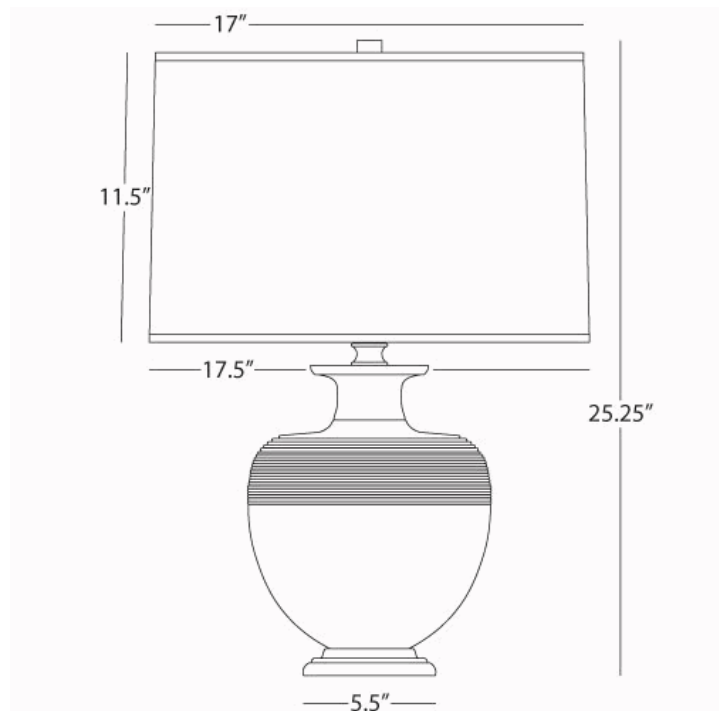

MICHAEL BERMAN
ATLAS

MLY22
Table Lamp

1-150W Max.
Bulb Type: A
Switch: Hi-Lo Dimming
Matte Lily Glazed Ceramic
Deep Patina Bronze Accents
Oyster Linen Shade

See Atlas/Hadrian/Nolan Table for Color and Base
Options