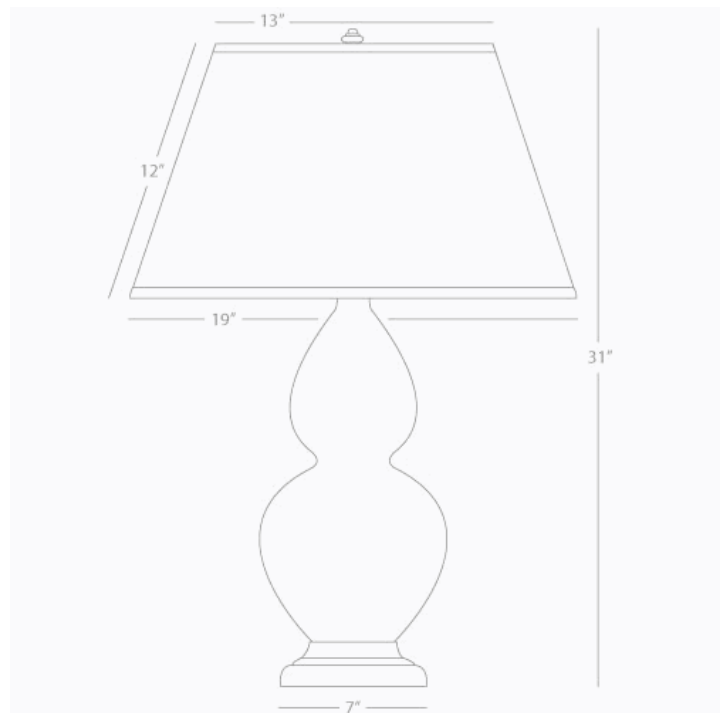

DOUBLE GOURD

ML20X

Table Lamp

1-150W Max.

Bulb Type: A

Switch: 3-Way

Melon Glazed Ceramic

Antique Brass Finished Accents

Pearl Dupioni Fabric Shade

See Double Gourd Color Chart for Base / Color /
Shade Options

* *Made In The USA*