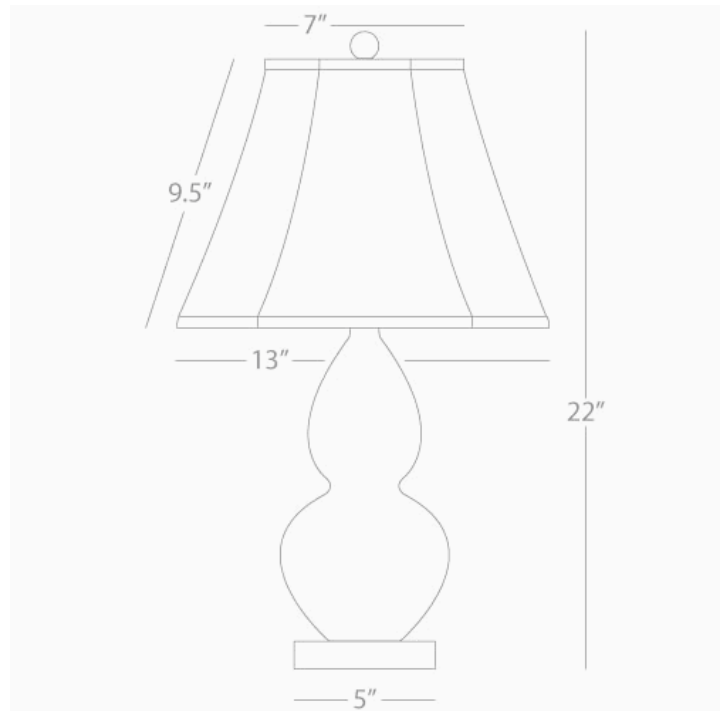

DOUBLE GOURD

ML13

Accent Lamp

1-150W Max.

Bulb Type: A

Switch: 3-Way

Melon Glazed Ceramic

Lucite Base

Ivory Stretched Fabric Shade

See Double Gourd Table for Color / Base / Shade
Options

* *Made In The USA*