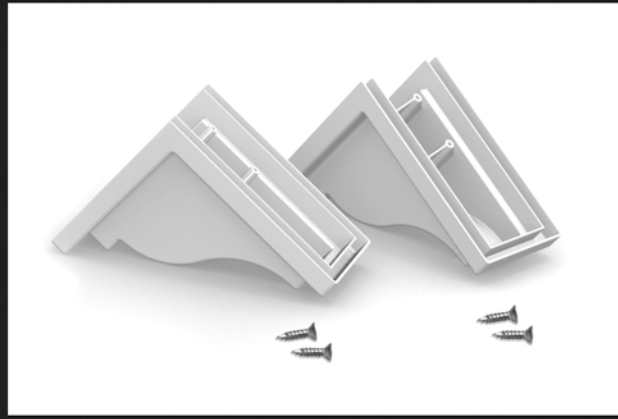

# Yorkshire Decorative Brackets *model # 4821*

# MIS024 r2

**PACKAGE CONTENTS:** 2x Decorative Supports, 4x 3/4 inch steel screws

**DIMENSIONS:** 4.25" W x 8.35"D x 7.1" H

**IMPORTANT NOTE:**

- The molded brackets are decorative only and don't offer any support for the planter.

Secure each decorative bracket to the bottom of the wall mount brackets using two 3/4 inch screws. The decorative brackets are sold in pairs so we recommend installing them on the outside brackets. The molded brackets are only decorative so there is no need to over tighten the screws.