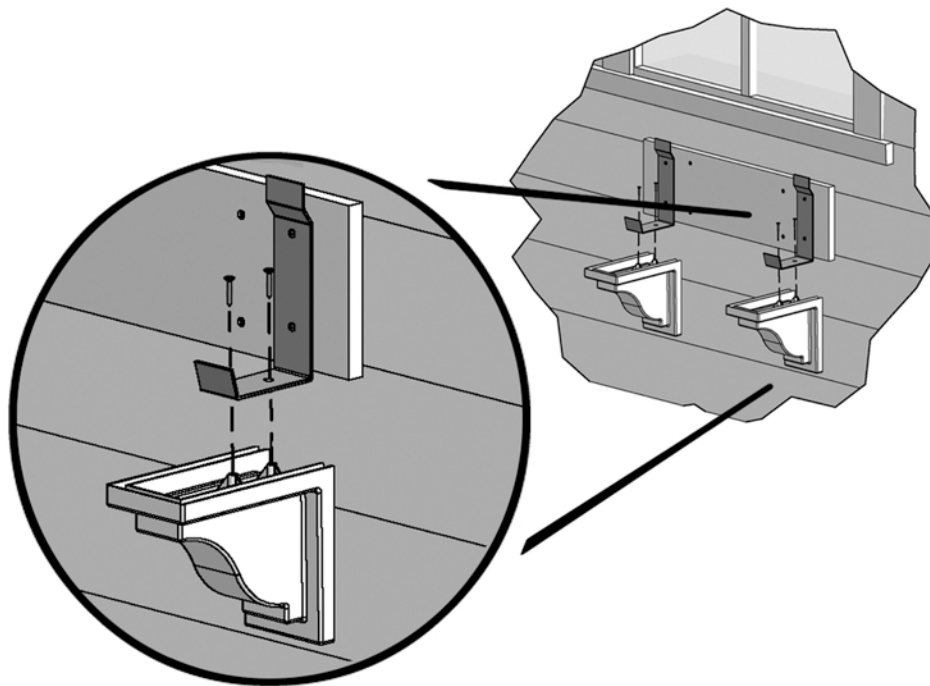

Secure each decorative bracket to the bottom of the wall mount brackets using two 3/4 inch screws. The decorative brackets are sold in pairs so we recommend installing them on the outside brackets. The molded brackets are only decorative so there is no need to over tighten the screws.

MAYNE®
Outdoor Products of Distinction
www.gomayne.com