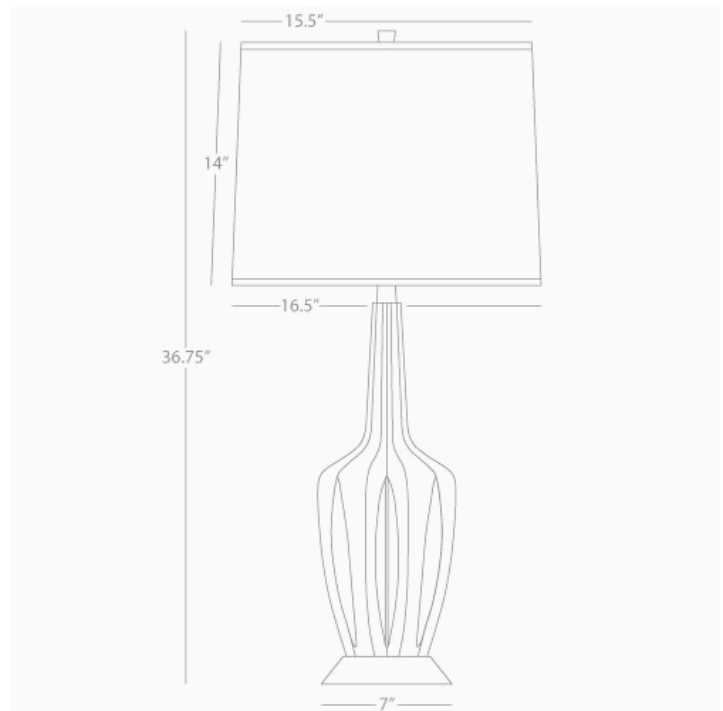

CECILIA

MCF16

Large Table Lamp

1-150W Max.

Bulb Type: A

Switch: Hi-Lo Dimming

Matte Coffee Glazed Ceramic

Walnut Finished Wood Base

Oyster Linen Shade

COLOR OPTIONS:

MCL16 - Matte Celadon

MCR16 - Matte Ash

MLY16 - Matte Lily

MMB16 - Matte Midnight Blue

MOB16 - Matte Steel Blue

MST16 - Matte Smoky Taupe

* Ships Within 5 Business Days

* Made In The USA