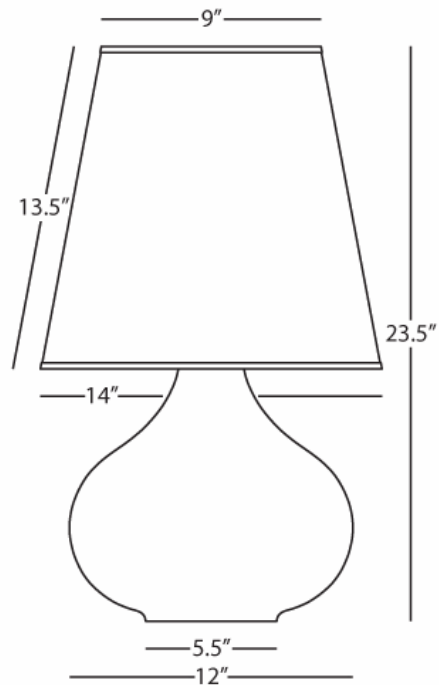

JUNE

MB91

Accent Lamp

1 - 150W Max.

Bulb Type: A

Switch: Full Range Dimmer Line Switch

Midnight Blue Glazed Ceramic

Buff Linen Shade

See June Accent Lamp Chart for Color/ Shade
Options

* Made In The USA