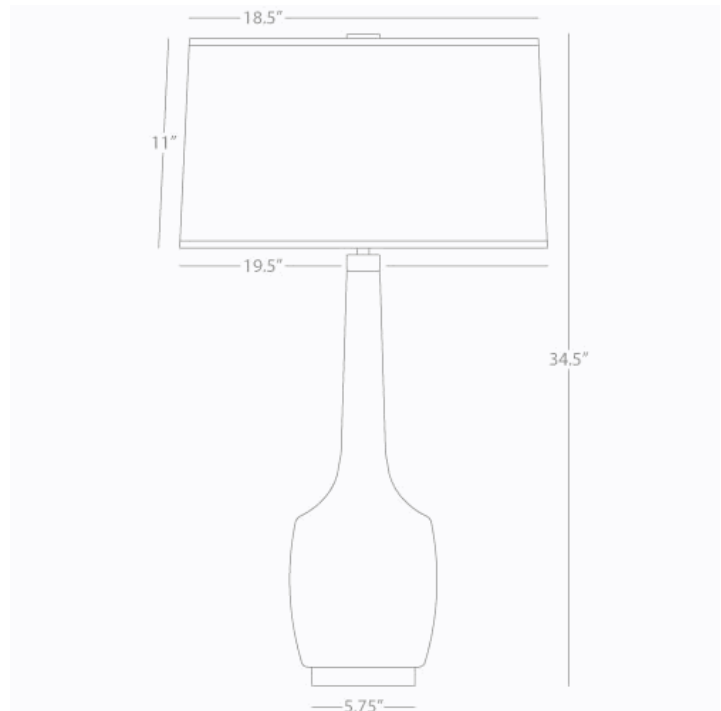

DELILAH

MB701

Table Lamp

1-150W Max.

Bulb Type: A

Switch: Hi-Lo Dimming

Antique Brass Finish

Midnight Blue Glazed Ceramic

Oyster Linen Shade w/ Self-Fabric

Top and Bottom Diffuser

See Audrey/ Delilah Table for Color Options

* Ships Within 5 Business Days

* Made In The USA