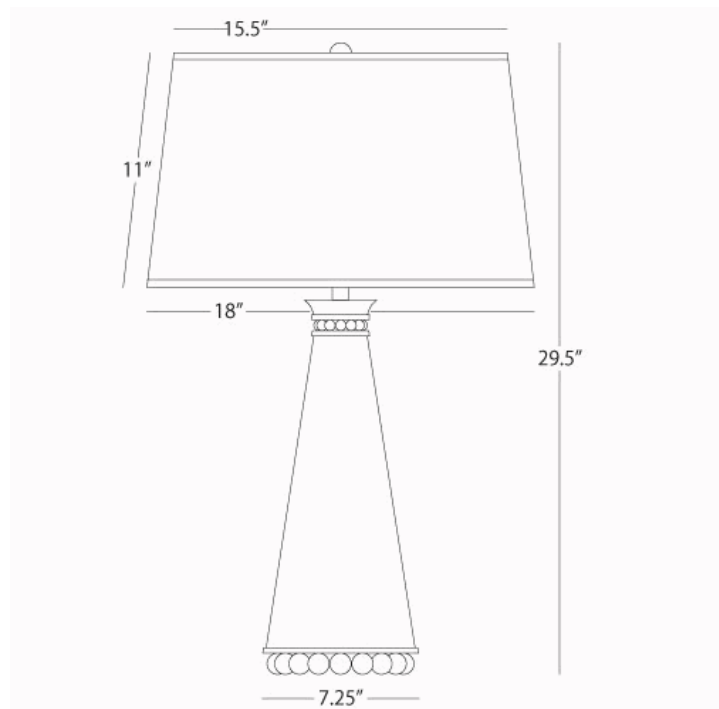

PEARL

MB44X

Table Lamp

1-150W Max.

Bulb Type: A

Switch: Hi-Lo Dimming

Midnight Blue Lacquered Paint

Modern Brass Accents

Fondine Fabric Shade

FINISH/SHADE OPTIONS:

LY44 Lily Lacquered Paint w/ Modern Brass Accents

Lily Painted Opaque Parchment w/ Gold Lining

LY44X Lily Lacquered Paint w/ Modern Brass Accents

Fondine Fabric Shade

LY45 Lily Lacquered Paint w/ Polished Nickel Accents

Lily Painted Opaque Parchment w/ Silver Lining

LY45X Lily Lacquered Paint w/ Polished Nickel Accents

Fondine Fabric Shade

MB44 Midnight Blue Lacquered Paint w/ Modern Brass Accents

Midnight Blue Painted Opaque

* Made In The USA