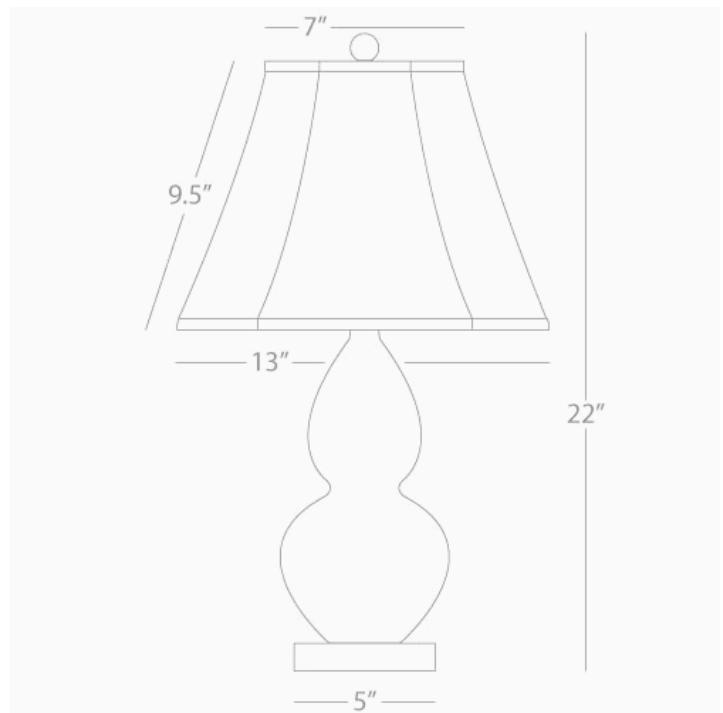

DOUBLE GOURD

MB13

Accent Lamp

1-150W Max.

Bulb Type: A

Switch: 3-Way

Midnight Blue Glazed Ceramic

Lucite Base

Ivory Stretched Fabric Shade

See Double Gourd Table for Color / Base / Shade
Options

*** Made In The USA**