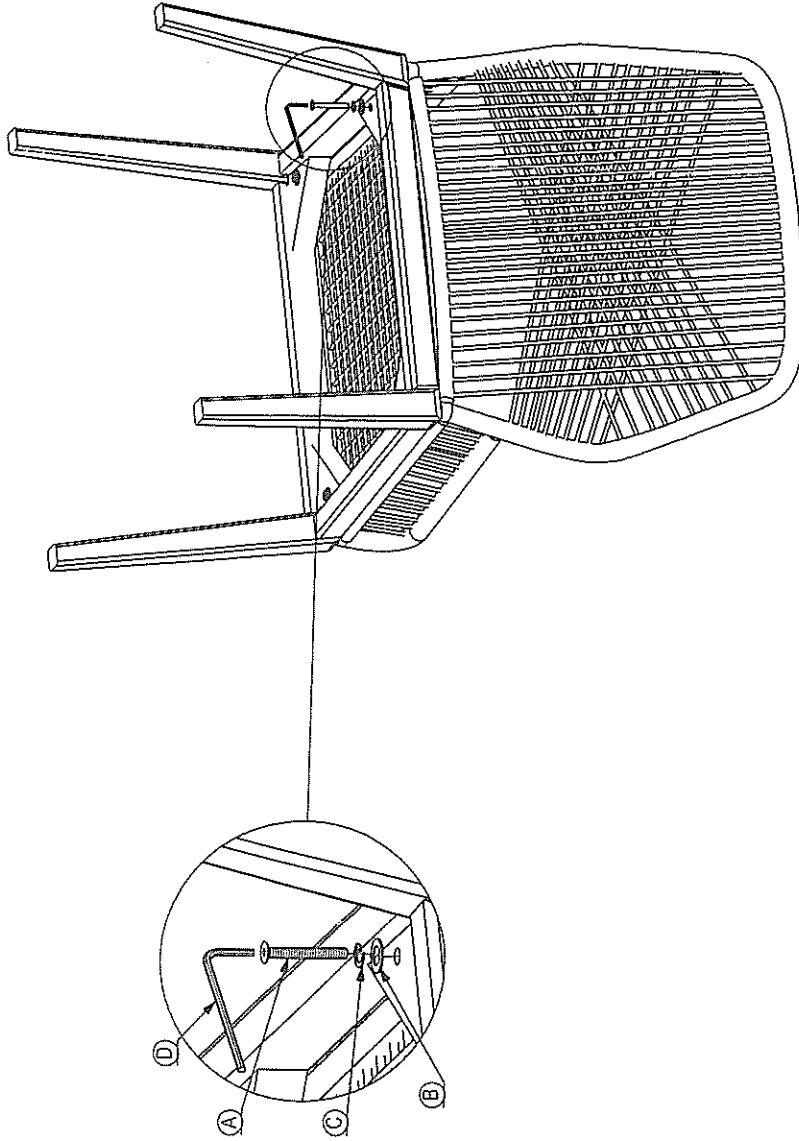

ASSEMBLING INSTRUCTION LOOM DINING SIDE CHAIR

A		B		C		D	
	BOLT JCBC M6X50		Flat Washer		Spring Washer		KEY L
	PCS = 4						