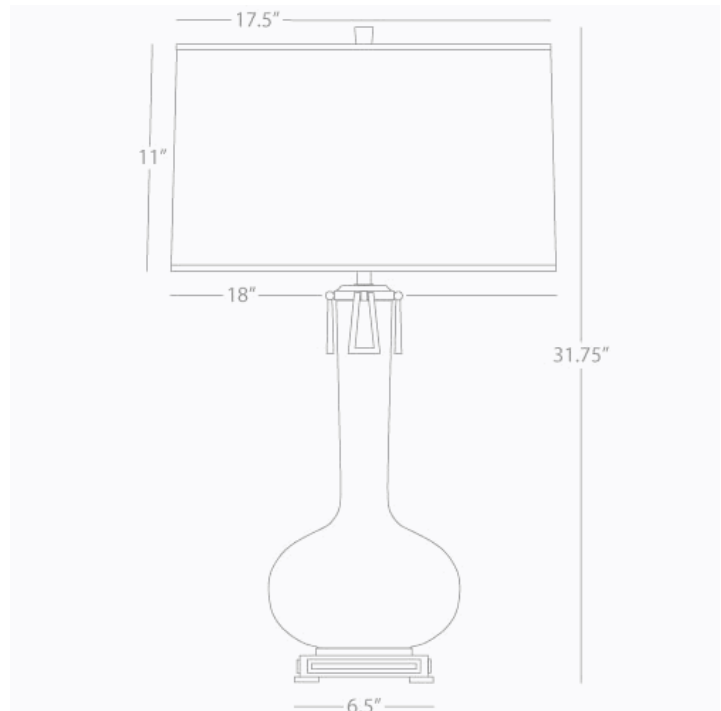

**ATHENA**

**LY992**

**Table Lamp**

**1-150W Max.**

**Bulb Type: A**

**Switch: Hi-Lo Dimming**

**Lily Glazed Ceramic**

**Cast Metal Base and Ring Details**

**Aged Brass Finish**

**Open Weave Heather Linen Shade**

**COLOR OPTIONS:**

**See Athena Table for Color Options**

**\* Ships Within 5 Business Days**

**\* Made In The USA**